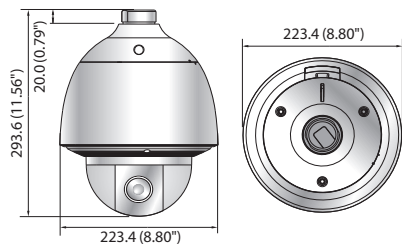

Dimensions

Unit : mm (inch)

QNP-6230H

QNP-6230