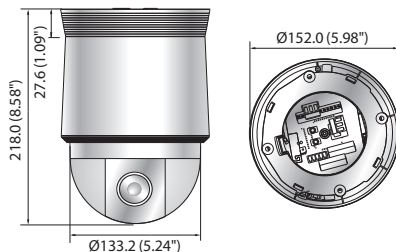

QNP-6230H/6230

2M 23x Network PTZ Dome Camera

Key Features

- Max. 2MP (1920 x 1080) resolution
- H.265, H.264, MJPEG codec support
- Multiple streaming, WiseStreamII support
- Day & Night (ICR), WDR (120dB)
- DIS with Built-in Gyro sensor
- Tamepring, Motion detection
- Memory slot (Max. 256GB)
- IP66, IK10 (QNP-6230H), IK10 (QNP-6230 + SHP-3701H only)

Dimensions

Unit : mm (inch)

QNP-6230H

QNP-6230

Accessories (Optional)