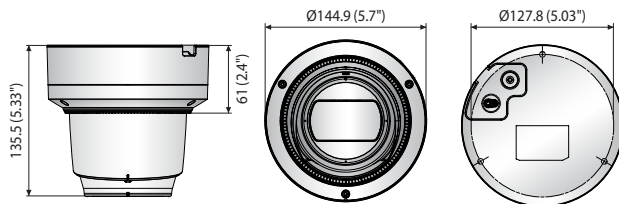

Dimensions

Unit : mm (inch)

Accessories (Optional)

QNE-6080RV / 6080RVW

VIDEO	
Imaging Device	1 / 2.9" 2.19M CMOS
Total Pixels	2,000(H) x 1,121(V)
Effective Pixels	1,984(H) x 1,105(V)
Scanning System	Progressive
Min. Illumination	Color : 0.2Lux, B/W : 0Lux (IR LED On)
S/N Ratio	50dB
LENS TYPE	
Focal Length (Zoom Ratio)	3.2 ~ 10mm (3.1x) motorized varifocal
Max. Aperture Ratio	F1.6
Angular Field of View	H : 104.2°(Wide) ~ 31.2°(Tele) / V : 55.1°(Wide) ~ 17.5°(Tele) / D : 124.3°(Wide) ~ 35.8°(Tele)
Focus Control	Simple focus (Motorized V/F), Manual, Remote control via network
Lens Type	DC Auto Iris
Mount Type	Board type
PAN / TILT / ROTATE	
Pan / Tilt / Rotate Range	0° ~ 350° / 0° ~ 70° / 0° ~ 360°
OPERATIONAL	
IR Viewable Length	30m (98.43ft)
Camera Title	Off / On (Displayed up to 20 characters per line) - W / W : English / Numeric / Special characters - China : English / Numeric / Special / Chinese characters - Common : Multi-line (Max. 5), Color (Grey / Green / Red / Blue / Black / White), Transparency, Auto scale by resolution
Day & Night	True Day & Night
Backlight Compensation	Off / BLC / WDR
Wide Dynamic Range	120dB
Digital Noise Reduction	SSNR (Off / On)
Motion Detection	Off / On (4ea polygonal zones)
Privacy Masking	Off / On (6ea rectangular zones)
Gain Control	Off / Low / Middle / High
White Balance	ATW / AWC / Manual / Indoor / Outdoor
LDC (Lens Distortion Correction)	Off / On (5 levels with min / max)
Electronic Shutter Speed	Minimum / Maximum / Anti flicker
Flip / Mirror	Flip / Mirror / Hallway view
Intelligent Video Analytics	Motion detection with metadata, Tampering, Defocus detection
Alarm I/O	Input 1 / Output 1
Alarm Triggers	Motion detection, Tampering detection, SD card error, NAS error, Alarm input, Defocus detection
Alarm Events	File upload via FTP and E-mail, Local storage recording at event, Notification via E-mail, External output
Pixel Counter	Support (Plug-in viewer only)
NETWORK	
Ethernet	RJ-45 (10/100BASE-T)
Video Compression Format	H.265, H.264, MJPEG
Resolution	1920 x 1080, 1280 x 1024, 1280 x 960, 1280 x 720, 1024 x 768, 800 x 600, 720 x 576, 720 x 480, 640 x 480, 640 x 360, 320 x 240
Max. Framerate	H.265 / H.264 : Max. 30fps at 2M all resolutions, MJPEG : Max. 15fps
Smart Codec	WiseStream
Video Quality Adjustment	H.265 / H.264 : Target bitrate level control, MJPEG : Quality level control
Bitrate control method	H.265 / H.264 : CBR or VBR, MJPEG : VBR
Streaming Capability	Multiple streaming (Up to 3 profiles)
Audio I/O	Line-in
Audio Compression Format	G.711 u-law / G.726 selectable G.726 (ADPCM) 8KHz, G.711 8KHz, G.726 : 16Kbps, 24Kbps, 32Kbps, 40Kbps
Audio Communication	Uni-directional audio
IP	IPv4, IPv6
Protocol	TCP / IP, UDP / IP, RTP (UDP), RTP (TCP), RTCP, RTSP, NTP, HTTP, HTTPS, SSL / TLS, DHCP, PPPoE, FTP, SMTP, ICMP, IGMP, SNMPv1 / v2c / v3 (MIB-2), ARP, DNS, DDNS, QoS, PIM-SM, UPnP, Bonjour
Security	HTTPS (SSL) Login Authentication, Digest Login Authentication IP Address Filtering, User access Log, 802.1X Authentication
Streaming Method	Unicast / Multicast
Max. User Access	6 users at Unicast Mode
Edge storage	micro SD / SDHC / SDXC (Max. 128GB), NAS - Motion images recorded in the SD memory card can be downloaded - Manual recording at local PC
Application Programming Interface	ONVIF Profile S / G, SUNAPI (HTTP API)
Webpage Language	English, Korean, Chinese, French, Italian, Spanish, German, Japanese, Russian, Swedish, Portuguese, Czech, Polish, Turkish, Dutch, Hungary, Greek
Web Viewer	Supported OS : Windows 7, 8.1, 10, Mac OS X 10.9, 10.10, 10.11 Plug-in free Webviewer Supported Browser : Google Chrome 65, Firefox 59 (64bit only), MS Edge 41 Plug-in Webviewer Supported Browser : MS Explore 11, Apple Safari 11 * Mac OS X only
Central Management Software	SmartViewer
ENVIRONMENTAL	
Operating Temperature / Humidity	-30°C ~ +55°C (-22°F ~ +131°F) / Less than 90% RH * Start up should be done at above -20°C (-4°F)
Storage Temperature / Humidity	-30°C ~ +60°C (-22°F ~ +140°F) / Less than 90% RH
Ingress Protection	IP66
Vandal Resistance	IK10
ELECTRICAL	
Input Voltage / Current	PoE (IEEE802.3af, Class3) / 12V DC
Power Consumption	Max. 8.3W (PoE), Max. 7.6W (DC12V)
MECHANICAL	
Color / Material	Ivory / Metal (QNE-6080RV), White / Metal (QNE-6080RVW)
Dimension	Ø144.9 x 135.5mm (Ø5.70" x 5.33")
Weight	1.3Kg (2.87lb)