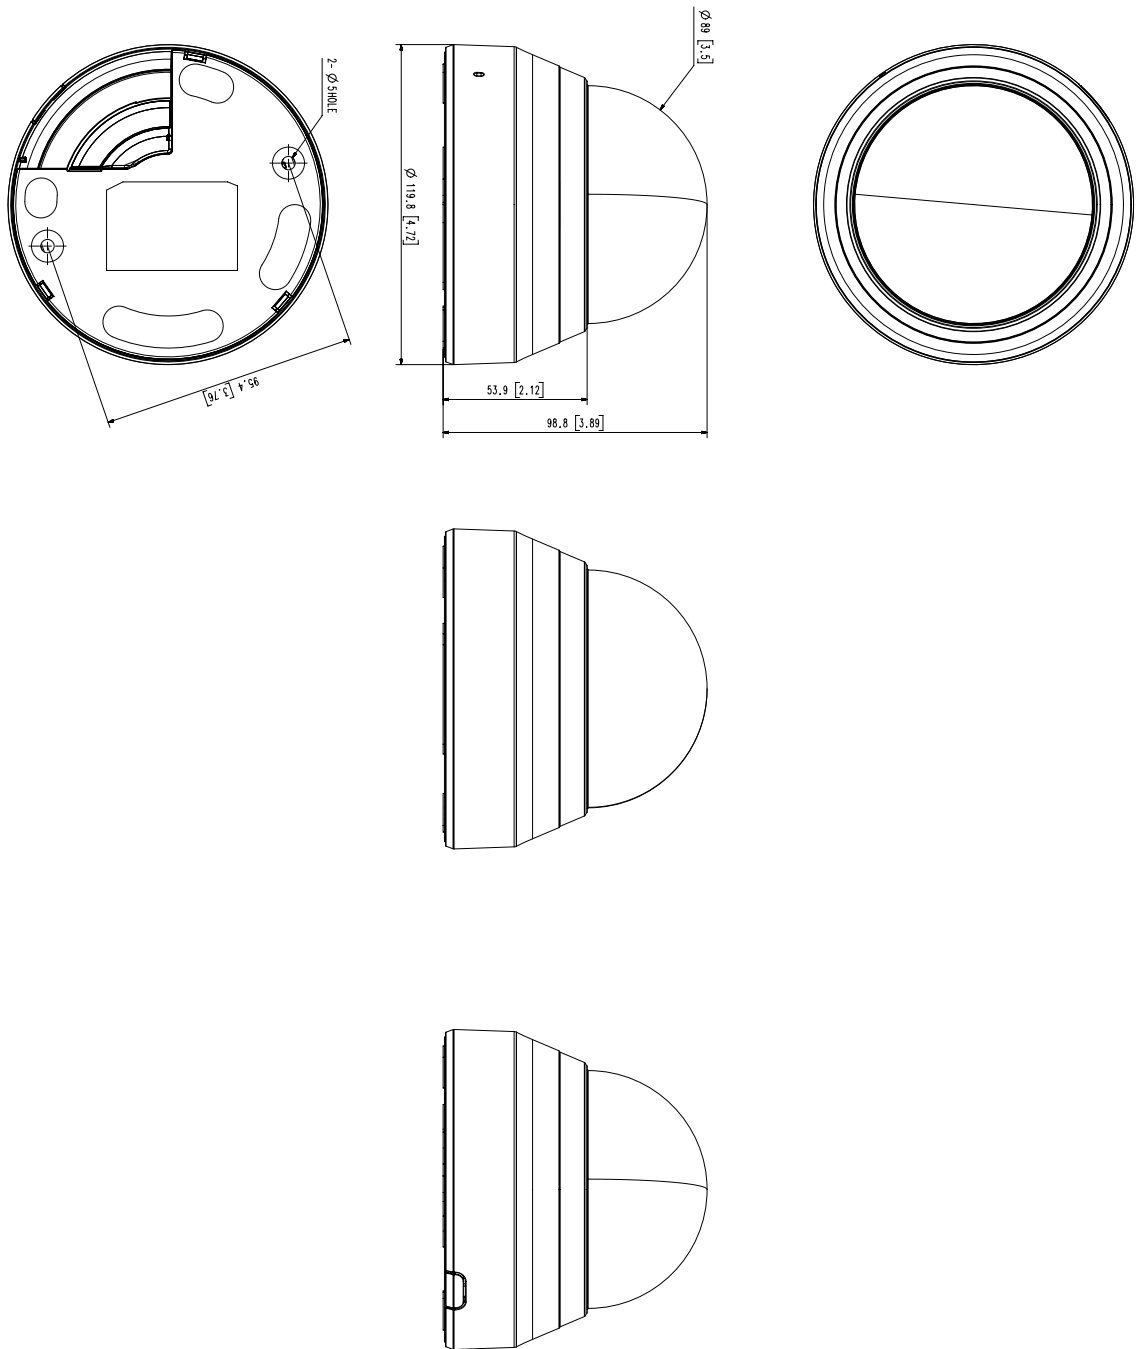

QND-6072R/6082R/6073R/6083R
UNIT : mm [inch]