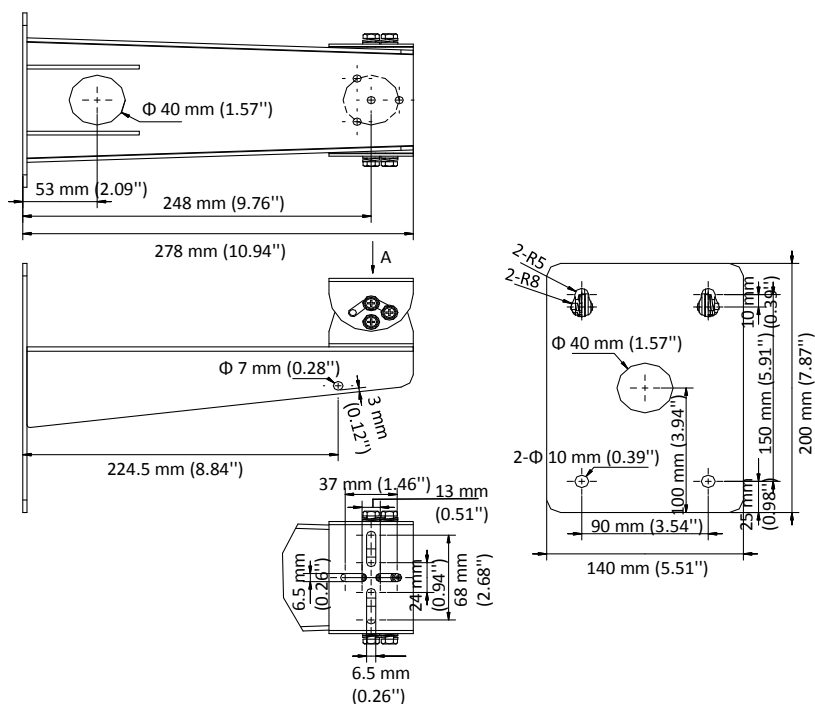

DS-1704ZJ-Y**Wall Mount for Explosion-Proof Bullet Camera****Feature**

- Adjustable tilt angle from -45° to 45° , and pan angle from -45° to 45°
- The cable hole design facilitates the cable routing

Dimension**Available Model**

DS-1704ZJ-Y

Parameter

| Model | DS-1704ZJ-Y |
|------------|--|
| Parameters | Wall Mount for Explosion-Proof Bullet Camera |
| Appearance | Stainless Steel |
| Material | SUS316L |
| Dimension | 140 mm × 200 mm × 278 mm (5.51" × 7.87" × 10.94") |
| Weight | Approx. 2158 g (4.76 lb.) |

Note

- The mount should be installed on a flat surface.
- Waterproof rubber is necessary for the outdoor application.
- The wall should be capable of supporting at least 8 times as much as the total weight of the camera, and the mount.
- The maximum load capacity of the mount is 8 kg (17.64 lb.).