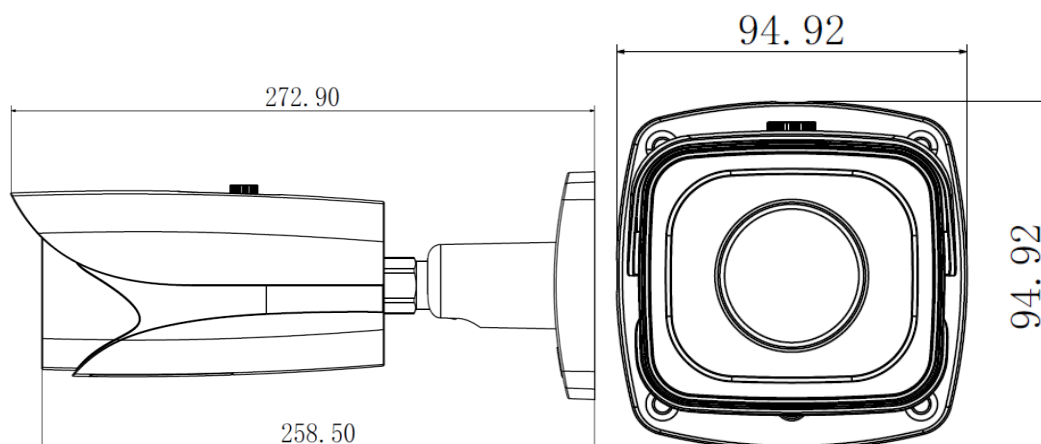

### Technical Specifications

<b>Model</b>		<b>DH-IPC-HFW5221E-Z</b>
<b>Camera</b>		
Image Sensor	1/2.7" 2Megapixel progressive scan CMOS	
Effective Pixels	1920(H) x 1080(V)	
Scanning System	Progressive	
Electronic Shutter Speed	Auto/Manual, 1/3(4)~1/100000s	
Min. Illumination	0.01Lux/F1.4(Color); 0Lux/F1.4(IR on)	
S/N Ratio	More than 50dB	
Video Output	1 port	
<b>Camera Features</b>		
Max. IR LEDs Length	50m	
Day/Night	Auto(ICR) / Color / B/W	
Backlight Compensation	BLC / HLC /WDR(120dB)	
White Balance	Auto/Sunny/Night/Outdoor/Customized	
Gain Control	Auto/Manual	
Noise Reduction	3D	
Privacy Masking	Up to 4 areas	
<b>Lens</b>		
Focal Length	2.7mm~12mm	
Max Aperture	F1.4	
Focus Control	Motorized	
Angle of View	H: 99°~34°	
Lens Type	Motorized/ Auto Iris(DC)	
Mount Type	Board-in Type	
<b>Video</b>		
Compression	H.264/H.264H/H.264B/MJPEG	
Resolution	1080P(1920x1080)/1.3M(1280x960)/720P(1280x720)/D1(704x576 /704x480)/CIF(352x288/352x240)	
Frame Rate	Main Stream	1080P/720P(1 ~ 25/30fps)
	Sub Stream	D1/CIF(1 ~ 25/30fps)
	Third Stream	720P(1 ~ 13/4fps)
Bit Rate	H.264: 32K bps~ 10Mbps	
<b>Audio</b>		
Compression	G.711a/ G.711u/ AAC	
Interface	1/1 channel In/Out	
<b>Smart Function</b>		
Smart detection	Tripwire	
	Intrusion	
	Abandoned/Missing	
	Scene Change	
	Audio detect	

### Dimensions (mm)