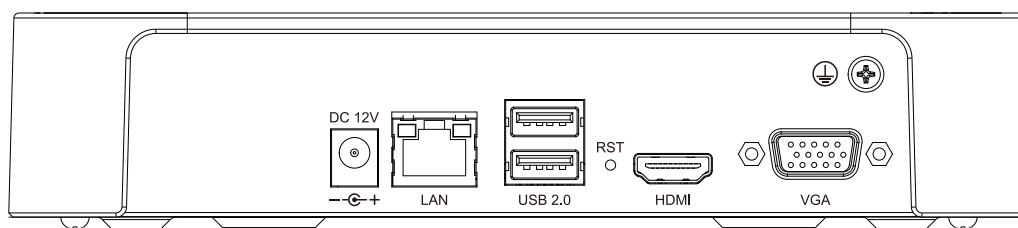

SPECIFICATIONS

Input	
Video Input	5-ch
Max Resolution	6MP
Two-way Audio Input	N/A
Bandwidth	Income 60Mbps; Outgoing 40Mbps
Output	
HDMI/VGA Output	HDMI 1-ch, 3840x2160, 1920x1080, 1280x720, 1024x768, 1366x768, 1440x900, 1280x800 VGA 1-ch, 1920x1080, 1280x720, 1024x768, 1366x768, 1440x900, 1280x800
Screen Split	1/3/4/5
Audio Output	N/A
Decoding	
Decoding Format	S+265/H.265/H.264
Recording Resolution	6MP/5MP/4MP/3MP/1080P/UXGA/720P/VGA/4CIF/DCIF/2CIF/CIF/QCIF
Preview Capability	1x6MP, 1x5MP, 1x4MP, 1x3MP, 4x1080P, 5x720P, 5x4CIF
Synchronous Playback	1x6MP, 1x5MP, 1x4MP, 1x3MP, 3x1080P, 4x720P
Records Encryption	N/A
Hard Disk	
SATA	1 SATA interface for 1 HDDs
Capacity	Up to 8TB for each HDD
eSATA Interface	N/A
Array Type	N/A
External Interface	
Network Interface	1xRJ45 self-adaptive 10/100 Mbps network interface
USB Interface	2xUSB 2.0
Serial Interface	N/A
Alarm In/Out	N/A
Network	
Protocol	HTTP, HTTPS, TCP/IP, UDP, UPnP, ICMP, IGMP, DHCP, DNS, DDNS, EasyDDNS, NTP, SMTP, SSL, QoS, IPv4, IPv6, IP Filter, Telnet, SSH, RTSP, RTP, RTCP, ARP
System Compatibility	ONVIF (PROFILE S/T), SDK, P2P
General	
Web Version	Web6
Language	English, Turkish
Operating Conditions	-10~55°C, 10%~90% RH
Power Supply	DC12V 1.5A
Consumption (without HDD)	≤10W
Chassis	1U
Dimensions	42.9x200x199.5mm, (1.69x7.87x7.85 inch)
Weight (without HDD)	0.4Kg (0.88lb)

Tiandy

AVAILABLE MODEL

TC-R3105 SPEC: I/B/L

TC-R3105 SPEC: I/B/L/EU

DIMENSIONS (Unit: mm)

Physical Interfaces

DISTRIBUTED BY

Tiandy Technologies Co.,Ltd.