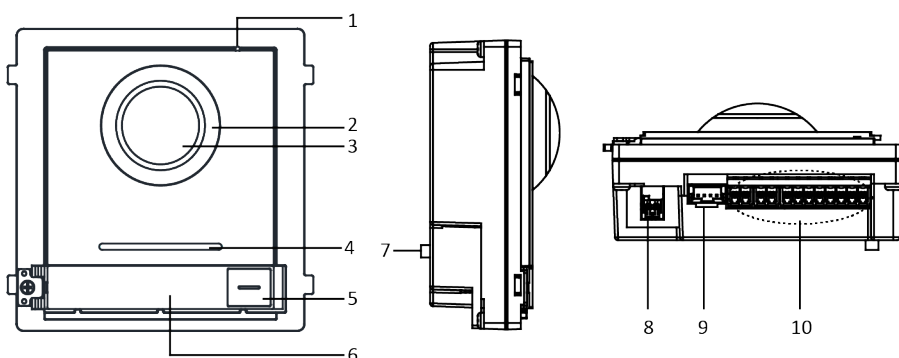

Model		DS-KD8003-IME2
	Wide dynamic	Real wide dynamic
	Field angle	Horizontal 180°, vertical 96°
	Video compression standard	H.264
	Video code stream	Main stream: 1080p@30fps, 720p@30fps (configurable); sub stream: D1
	Video resolution	Main stream: 1920 × 1080, (720p configurable); sub stream: 720 × 480
	Motion detection	Support
	Flash-avoid frequency	50 Hz, 60 Hz
Audio	Audio intercom	Full-duplex two-way audio intercom
	Audio input	Omnidirectional microphone
	Audio output	Loudspeaker, 20 cm sound effect > 80db
	Audio compression standard	G.711 U
	Audio compression rate	64 Kbps
	Audio quality	Noise suppression and echo cancellation
Network	Wired network interface	Two-wire transmission
	Protocol	TCP/IP, RTSP
Access control	Relay interface (main module)	2, NC + NO separately draw forth
Interface	RS-485	1 (inter-module connection)
	Alarm input	4
Tamper	Tamper	1
General	Protective level	IP 65
	Button	1
	Power input	24 VDC two-wire power supply (< 16 W) or 12 VDC independent power supply (< 20 W)
	Power output	12 VDC (only for power supply of submodule)
	Working temperature	-40 °C to 60 °C (-40 °F to 140 °F)
	Working humidity	10% to 95%
	Installation	Wall mounting

Typical Application

Available Model

DS-KD8003-IME2

Physical Interface

No.	Description	No.	Description
1	Microphone	6	Nametage
2	Low Illumination IR Supplement Light	7	TAMPER
3	Built-in Camera	8	Network Interface and Power Supply
4	Loudspeaker	9	Module-connecting Interface (output)
5	Call Button	10	Terminals