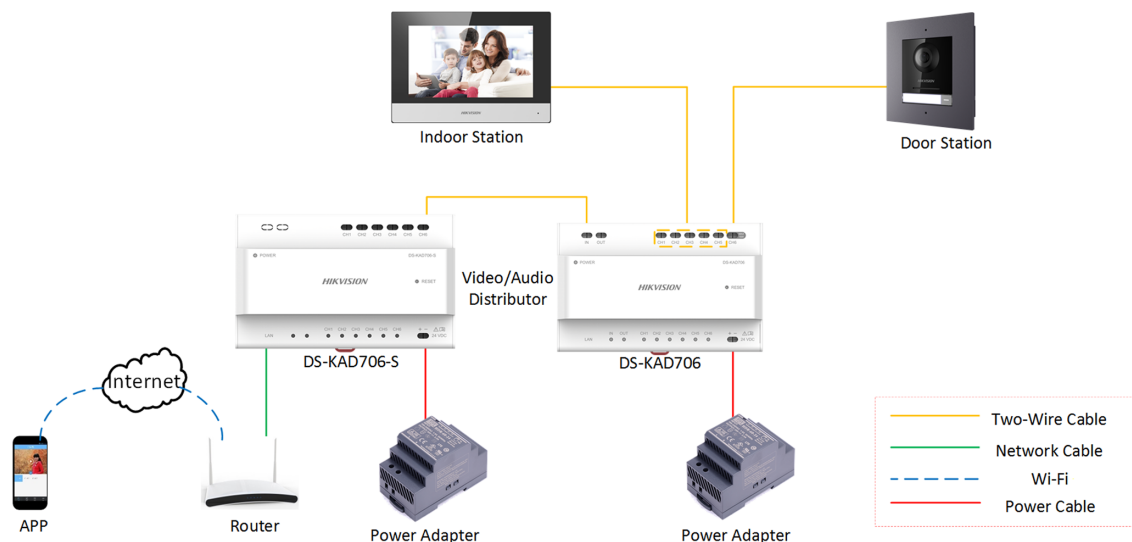

Typical Application

Available Model

DS-KD8003-IME2