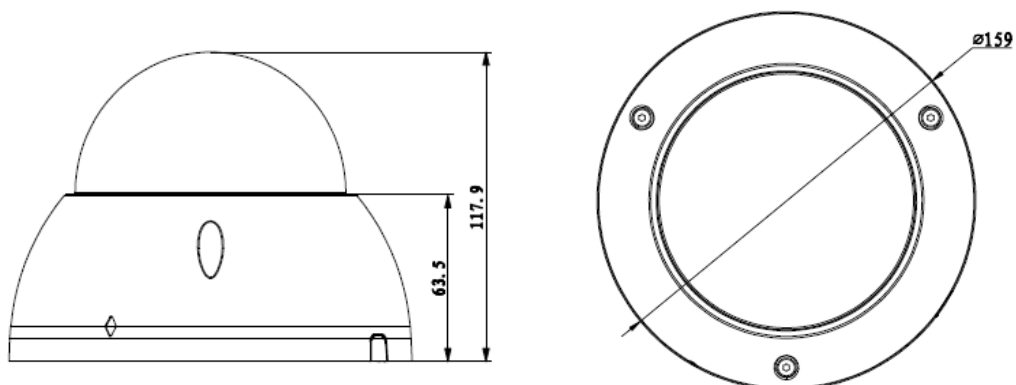

### Technical Specifications

<b>Model</b>	<b>DH-IPC-HDBW81200E-Z</b>	
<b>Camera</b>		
Image Sensor	1/1.7" 12Megapixel progressive scan CMOS	
Effective Pixels	4000(H) x 3000(V)	
Scanning System	Progressive	
Electronic Shutter Speed	Auto/Manual, 1/3(4)~1/100000s	
Min. Illumination	0.05Lux/F1.4(Color); 0Lux/F1.4(IR on)	
S/N Ratio	More than 50dB	
Video Output	1 port	
<b>Camera Features</b>		
Max. IR LEDs Length	50m	
Day/Night	Auto(ICR) / Color / B/W	
Backlight Compensation	BLC / HLC /DWDR	
White Balance	Auto/Sunny/Night/Outdoor/Customized	
Gain Control	Auto/Manual	
Noise Reduction	3D	
Privacy Masking	Up to 4 areas	
<b>Lens</b>		
Focal Length	4.1mm~16.4mm	
Max Aperture	F1.4	
Focus Control	Motorized	
Angle of View	H: 106 ° ~ 32 °	
Lens Type	Motorized/ Auto Iris(DC)	
Mount Type	Board-in Type	
<b>Video</b>		
Compression	H.264/H.264B/H.264H/ MJPEG	
Resolution	12M(4000x3000)/8M(4096x2160)/8M(3840x2160)/1080P(1920x1080)/720P(1280x720) /D1(704x576) /CIF(352x288)	
Frame Rate	Main Stream	12M(1~15fps)/8M(3840x2160) (1~25/30fps)
	Sub Stream	D1/CIF(1 ~ 25/30fps)
	Third Stream	1080P/720P/D1(1 ~ 25/30fps)
Bit Rate	H.264: 32K ~ 16Mbps	
<b>Audio</b>		
Compression	G.711a/ G.711u/ AAC	
Interface	1/1 channel In/Out	
<b>Smart Function(Optional)</b>		
Smart detection	Tripwire	
	Intrusion	
	Scene change	
	Missing/Abandoned	
	Audio detect	

### Dimensions (mm)