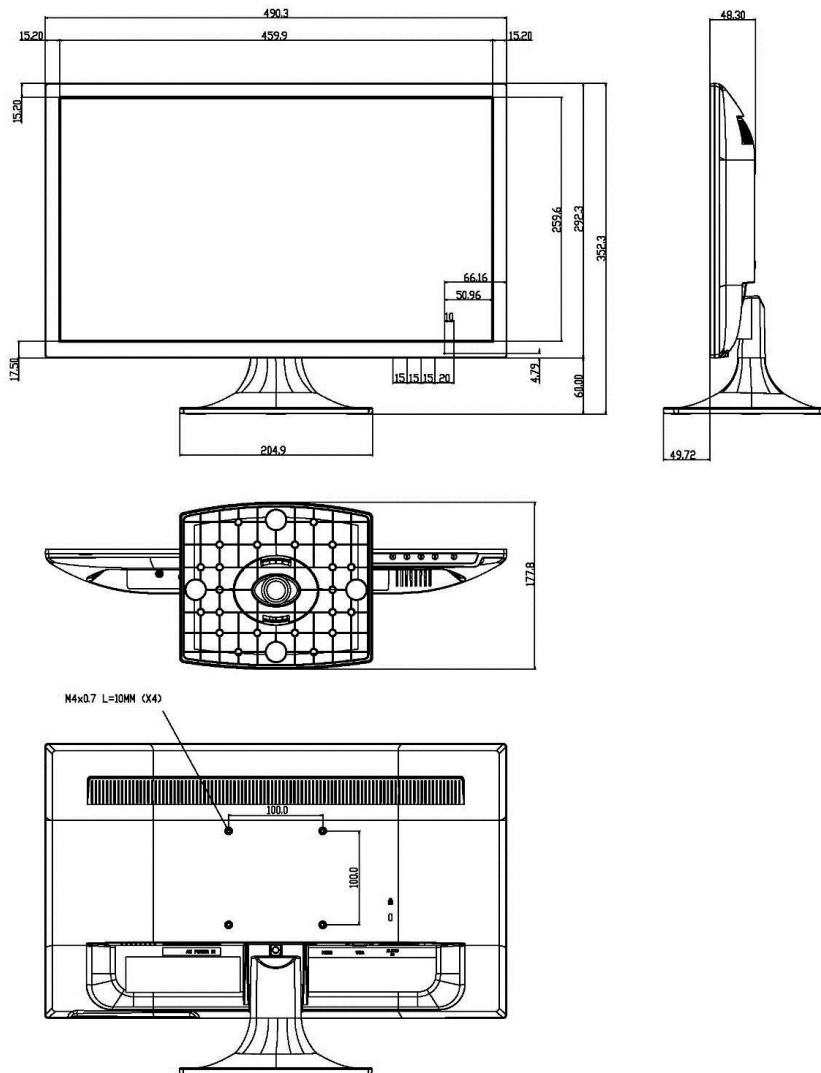

DHL22-F600

Dimensions(mm)

Dahua Technology Co., Ltd.

1187BinAn Road, Binjiang District, Hangzhou, China

Tel: +86-571-87688883

Fax: +86-571-87688815

Email:overseas@dahuatech.com

www.dahuatech.com

*Design and specifications are subject to change without notice.

© 2013Dahua Technology Co., Ltd.