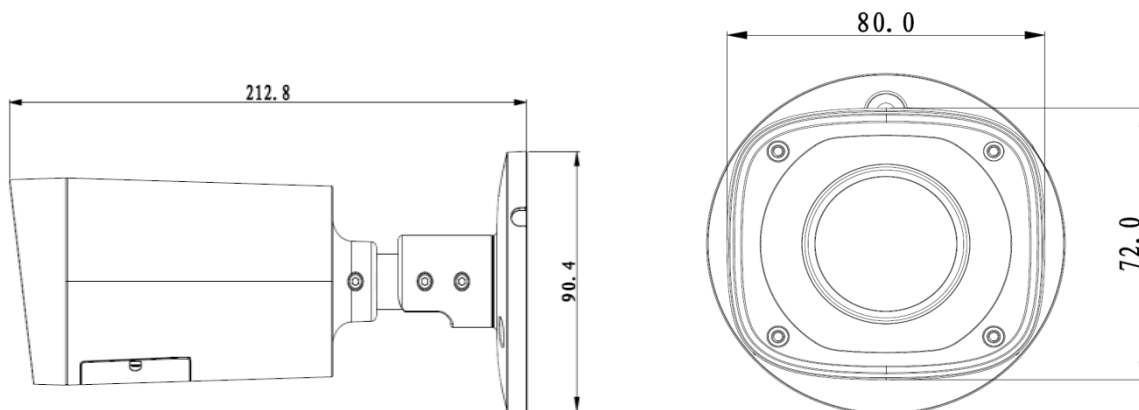

### Technical Specifications

Model	DH-IPC-HFW2220R-VFS	DH-IPC-HFW2220R-ZS
<b>Camera</b>		
Image Sensor	1/2.8" 2Megapixel progressive scan CMOS	
Effective Pixels	1920(H)x1080(V)	
Scanning System	Progressive	
Electronic Shutter Speed	Auto/Manual, 1/3(4)~1/100000s	
Min. Illumination	0.01Lux/F1.4 (Color), 0Lux/F1.4(IR on)	
S/N Ratio	More than 50dB	
Video Output	N/A	
<b>Camera Features</b>		
Max. IR LEDs Length	30m	
Day/Night	Auto(ICR)/Color/B/W	
Backlight Compensation	BLC / HLC / DWDR	
White Balance	Auto/Manual	
Gain Control	Auto/Manual	
Noise Reduction	3D	
Privacy Masking	Up to 4 areas	
<b>Lens</b>		
Focal Length	2.7mm~12mm	2.7mm~12mm
Max Aperture	F1.4	F1.4
Focus Control	Manual	Auto
Angle of View	H: 98° ~ 30°	H: 98° ~ 30°
Lens Type	Manual/ Fixed Iris	Motorized/ Fixed Iris
Mount Type	Board-in Type	Board-in Type
<b>Video</b>		
Compression	H.264/ H.264H/ MJPEG	
Resolution	1080P(1920x1080)/1.3M(1280x960)/720P(1280x720)/D1(704x576 /704x480)/CIF(352x288/352x240)	
Frame Rate	Main Stream	1080P/960P/720P(1 ~ 25/30fps)
	Sub Stream	D1/CIF(1 ~ 25/30fps)
Bit Rate	H.264H: 40K ~ 8192Kbps;	
<b>Audio</b>		
Compression	N/A	
Interface	N/A	
<b>Network</b>		
Ethernet	RJ-45 (10/100Base-T)	
Wi-Fi	N/A	
Protocol	IPv4/IPv6, HTTP, HTTPS, SSL, TCP/IP, UDP, UPnP, ICMP, IGMP, SNMP, RTSP, RTP, SMTP, NTP, DHCP, DNS, PPPOE, DDNS, FTP, IP Filter, QoS, Bonjour	
Compatibility	ONVIF, CGI	
Max. User Access	20 users	

## DH-IPC-HFW2220R-ZS/VFS

Smart Phone	iPhone, iPad, Android, Windows Phone	
<b>Auxiliary Interface</b>		
Memory Slot	Micro SD , Max 128GB	
RS485	N/A	
Alarm	N/A	
PIR Sensor Range	N/A	
<b>General</b>		
Power Supply	DC12V/PoE (802.3af)	
Power Consumption	Max 4W	Max 8.5W
Working Environment	-30°C~+60°C, Less than 95% RH	
Ingress Protection	IP67	
Vandal Resistance	N/A	
Dimensions	72mm×80mm×212.8mm	
Weight	0.65kg	

### Dimensions (mm)