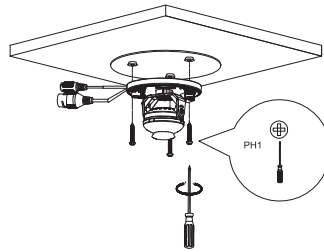

Dome Network Camera Installation Guide

V1.0.0

1.2.51.32.15630-000

A

1

2

3

4