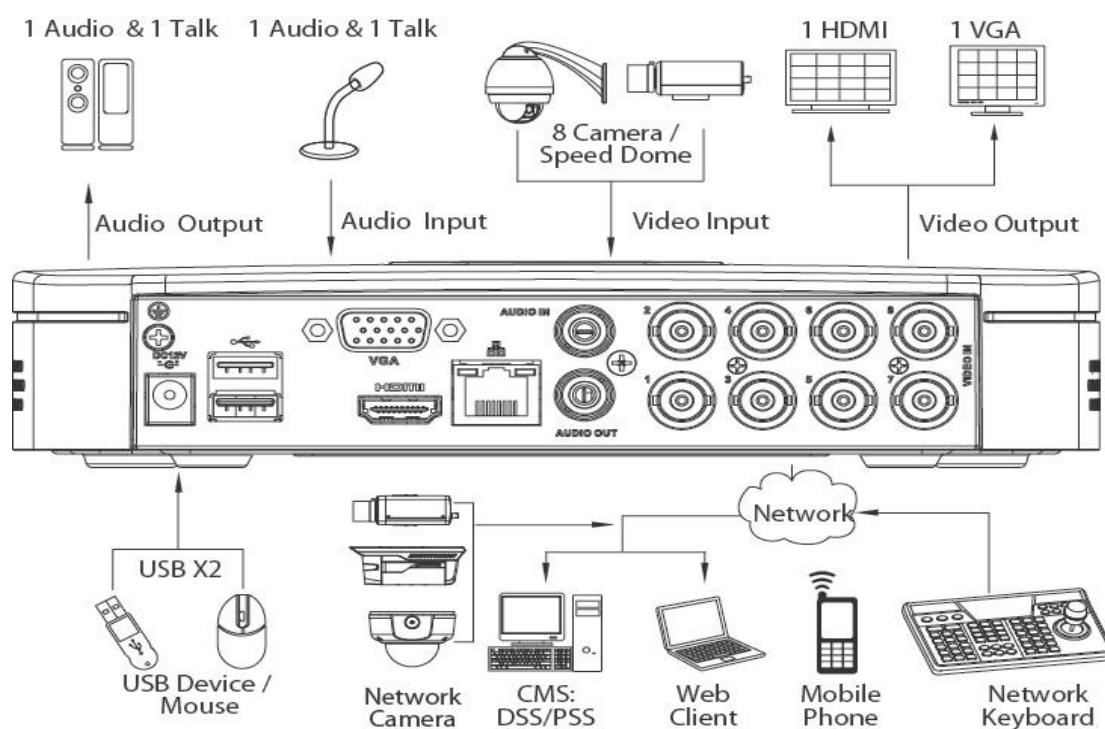

DH-HCVR5104/5108C-S2

Ethernet	RJ-45 port (10/100M)
Network Functions	HTTP, IPv4/IPv6, TCP/IP, UPNP, RTSP, UDP, SMTP, NTP, DHCP, DNS, PPPOE, DDNS, FTP, IP Filter, SNMP, P2P
Max. User Access	128 users
Smart Phone	iPhone, iPad, Android, Windows Phone
Storage	
Internal HDD	1 SATA port, up to 4TB
Auxiliary Interface	
USB Interface	2 ports(2 Rear), USB2.0
General	
Power Supply	DC12V/2A
Power Consumption	10W(without HDD)
Working Environment	-10°C ~ +55°C / 10%~90%RH / 86~106kpa
Dimension(W×D×H)	Smart 1U, 205mm×205mm×40mm
Weight	0.5KG(without HDD)

System Connection

*Takes HCVR5108C-S2 as an example

Dahua Technology Co., Ltd.

1199' BinAn Road, Binjiang District, Hangzhou, China

Tel: +86-571-87688883

Fax: +86-571-87688815

Email: overseas@dahuatech.com

www.dahuatech.com

*Design and specifications are subject to change without notice.

© 2015 Dahua Technology Co., Ltd.