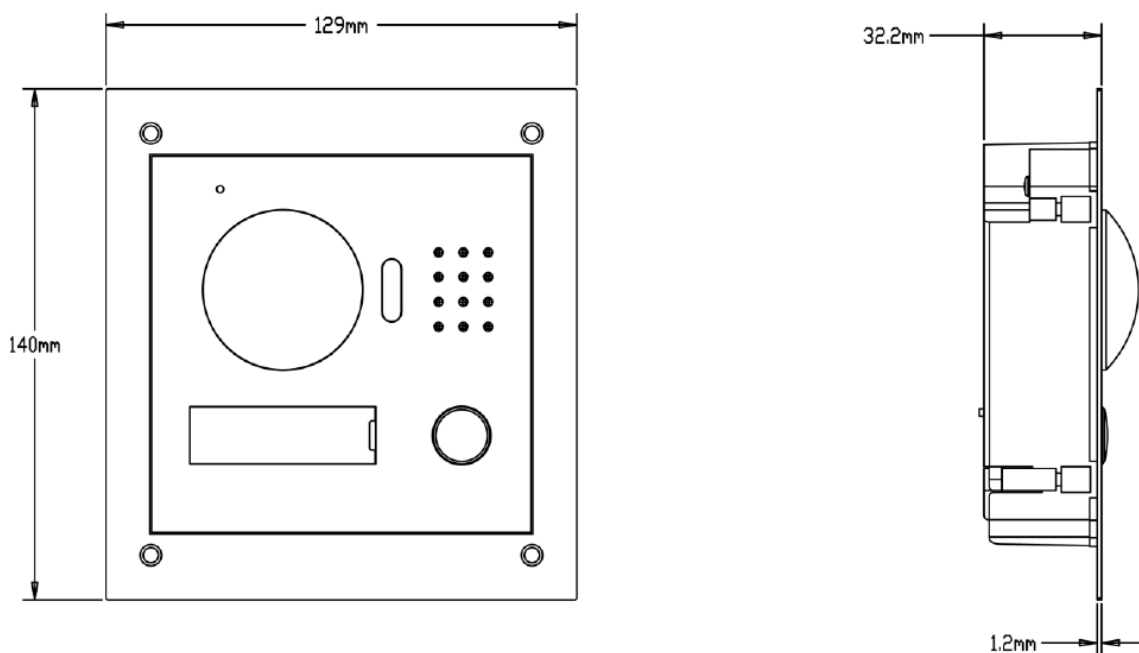

DH-VTO2000A

Mode	Door Lock Status Check	Support (optional)
Network	Ethernet	10M/100Mbps Self-adaptive
	Network Protocol	TCP/IP
General	Power	DC 10~15V
	Power Consumption	Standby ≤1W, work ≤10W
	Working Environments	- 30℃~+70℃
	Relative Humidity	10%~90%RH
	Dimensions	129.9mm×32.2mm×140mm
	Weight	0.8Kg;

Dimensions

Dahua Technology Co., Ltd.

1199BinAn Road, Binjiang District, Hangzhou, China

Tel: +86-571-87688883

Fax: +86-571-87688815

Email:overseas@dahuatech.com

www.dahuatech.com