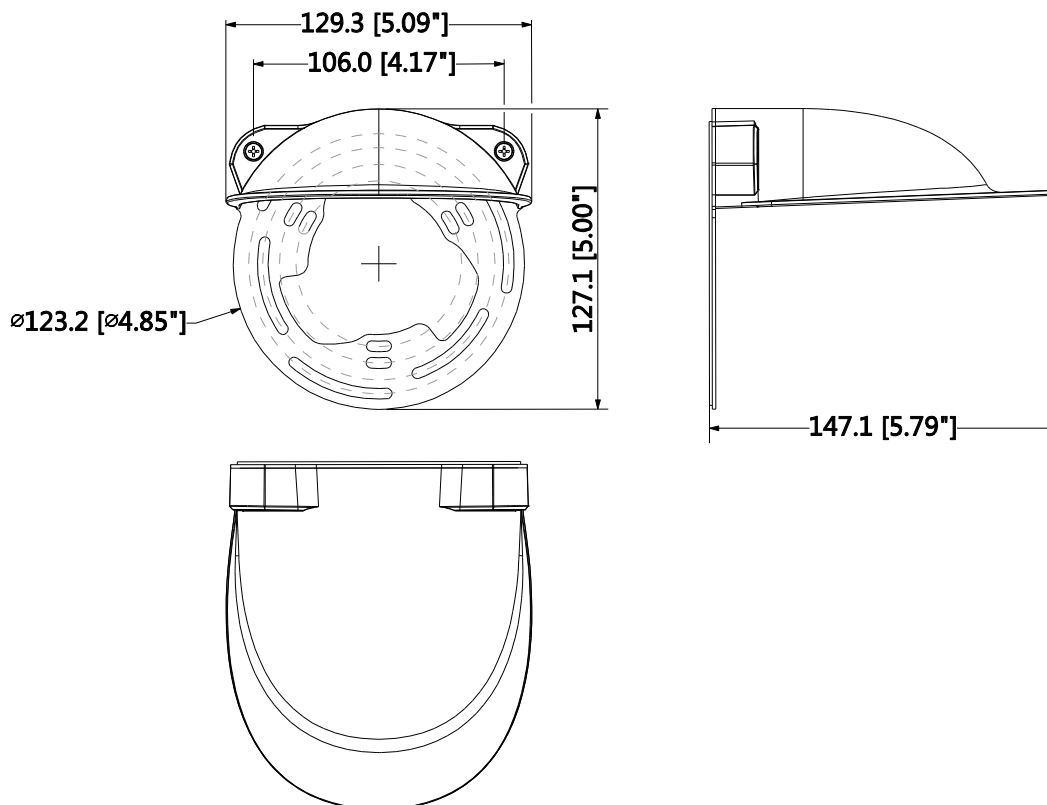

### Technical Specifications

<b>Model</b>	<b>DH-PFA200W</b>
<b>General</b>	
Material	Aluminum & SGCC
Dimension (W x H x D)	129.3mmx127mmx147mm(5.09"x5"x5.79")
Weight	0.25kg(0.55lb)
Load Bearing	N/A
Color	White
Operating Temperature	-40°C ~60°C(-40°F ~140°F)
Humidity	0~90% RH
Applicable Model	Please see "Accessory Selection"

### Dimensions (mm/inch)

### Package Information

- Rain shade \*1
- Mounting plate \*1
- M4X10 screw \*2

Package data	
Box Dimension	154mmx145mmx79mm (6.06"x5.71"x3.11")
Box Weight	0.3kg (0.66lb)
Protective Box Dimension	633mmx407mmx315mm (24.92"x16.02"x12.4")
Box In Protective Box	40 In 1