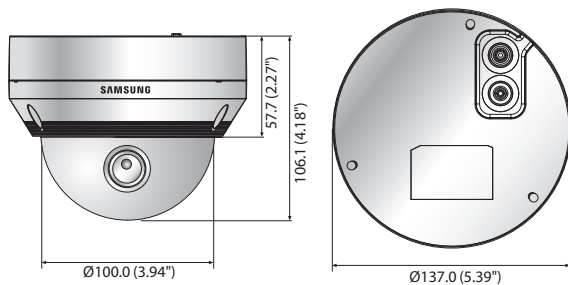

Dimensions

Unit : mm (inch)

Accessories (Optional)

SHD-3000F3 SBP-301HM2 SBP-300LM SBP-300CM SBP-300WM1 SBP-300WM SBP-300KM

QNV-7080R

VIDEO	
Imaging Device	1/3" 4M CMOS
Total Pixels	2,720(H) x 1,536(V)
Effective Pixels	2,688(H) x 1,520(V)
Scanning System	Progressive
Min. Illumination	Color : 0.15Lux (30IRE), B/W : 0Lux (IR LED on)
LENS	
Focal Length (Zoom Ratio)	2.8 ~ 12mm (4.3x) motorized varifocal
Max. Aperture Ratio	F1.4
Angular Field of View	H : 109.7° ~ 26.0° / V : 60.8° ~ 15.2° / D : 131.3° ~ 30.1°
Min. Object Distance	0.5m (1.64ft)
Focus Control	Simple focus (Motorized V/F) / Manual, Remote control via network
Lens Type	DC auto iris
Mount Type	Board type
PAN / TILT / ROTATE	
Pan / Tilt / Rotate Range	0° ~ 350° / 0° ~ 67° / 0° ~ 355°
OPERATIONAL	
IR Viewable Length	30m (98.43ft)
Camera Title	Off / On (Displayed up to 20 characters per line) - W/W : English / Numeric / Special characters - China : English / Numeric / Special / Chinese characters - Common : Multi-line (Max. 5), Color (Grey / Green / Red / Blue / Black / White), Transparency, Auto scale by resolution
Day & Night	True Day & Night
Backlight Compensation	Off / BLC / WDR
Wide Dynamic Range	120dB
Digital Noise Reduction	SSNR (Off / On)
Motion Detection	Off / On (4ea polygonal zones)
Privacy Masking	Off / On (6ea rectangular zones)
Gain Control	Off / Low / Middle / High
White Balance	ATW / AWC / Manual / Indoor / Outdoor
LDC (Lens Distortion Correction)	Off / On (5 levels with min / max)
Electronic Shutter Speed	Minimum / Maximum / Anti flicker
Flip / Mirror	Flip / Mirror / Hallway view
Intelligent Video Analytics	Motion detection with metadata, Tampering, Defocus detection
Alarm I/O	Input 1 / Output 1
Alarm Triggers	Motion detection, Tampering detection, SD card error, NAS error, Alarm input, Defocus detection
Alarm Events	File upload via FTP and E-mail, Local storage recording at event, Notification via E-mail, External output
Pixel Counter	Support (Plug-in viewer only)
NETWORK	
Ethernet	RJ-45 (10/100BASE-T)
Video Compression Format	H.265, H.264, MJPEG
Resolution	2592 x 1520, 2560 x 1440 (16:9), 2304 x 1296, 1920 x 1080, 1280 x 1024, 1280 x 960, 1280 x 720, 1024 x 768, 800 x 600, 800 x 450, 720 x 576, 720 x 480, 640 x 480, 640 x 360, 320 x 240
Max. Framerate	H.265/H.264 : Max. 20fps at 4M, Max. 30fps at 2M all resolutions, MJPEG : Max. 15fps
Smart Codec	WiseStream
Video Quality Adjustment	H.265/H.264 : Target bitrate level control, MJPEG : Quality level control
Bitrate Control Method	H.265/H.264 : CBR or VBR, MJPEG : VBR
Streaming Capability	Multiple streaming (Up to 3 profiles)
Audio I/O	Line in
Audio Compression Format	G.711 u-law / G.726 selectable G.726 (ADPCM) 8KHz, G.711 8KHz, G.726 : 16Kbps, 24Kbps, 32Kbps, 40Kbps
Audio Communication	Uni-directional audio
IP	IPv4, IPv6
Protocol	TCP/IP, UDP/IP, RTP (UDP), RTP (TCP), RTCP, RTSP, NTP, HTTP, HTTPS, SSL/TLS, DHCP, PPPoE, FTP, SMTP, ICMP, IGMP, SNMPv1/v2c/v3 (MIB-2), ARP, DNS, DDNS, QoS, PIM-SM, UPnP, Bonjour
Security	HTTPS (SSL) login authentication, Digest login authentication IP address filtering, User access log, 802.1x authentication
Streaming Method	Unicast / Multicast
Max. User Access	6 users at unicast mode
Storage	micro SD/SDHC/SDXC max. 128G, NAS - Motion images recorded in the SD memory card can be downloaded - Manual recording at local PC
Application Programming Interface	ONVIF Profile S/G, SUNAPI (HTTP API)
Webpage Language	English, Korean, Chinese, French, Italian, Spanish, German, Japanese, Russian, Swedish, Portuguese, Czech, Polish, Turkish, Dutch, Hungary, Greek
Web Viewer	Supported OS : Windows 7, 8.1, 10, Mac OS X 10.9, 10.10, 10.11 Plug-in free Webviewer - Supported Browser : Google Chrome 47, MS Edge 20 Plug-in Webviewer - Supported Browser : MS Explore 11, Mozilla Firefox 43, Apple Safari 9 * Mac OS X only
Central Management Software	SmartViewer
ENVIRONMENTAL	
Operating Temperature / Humidity	-30°C ~ +55°C (-22°F ~ +131°F) / Less than 90% RH * Start up should be done at above -20°C (-4°F)
Storage Temperature / Humidity	-30°C ~ +60°C (-22°F ~ +140°F) / Less than 90% RH
Ingress Protection / Vandal Resistance	IP66 / IK10
ELECTRICAL	
Input Voltage / Current	PoE (IEEE802.3af, Class3) / 12V DC
Power Consumption	Max. 7.2W (PoE), Max. 6.4W (12V DC)
MECHANICAL	
Color / Material	Ivory / Metal
Dimensions (WxH)	Ø137.0 x 106.1mm (Ø5.39" x 4.18")
Weight	680g (1.5 lb)