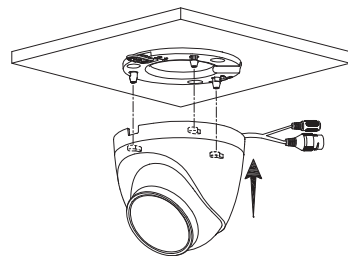

Eyeball Network Camera Installation Guide

V1.0.0

1.2.51.32.15789-000

Optional

1

2

A

1

2

3

4

5

B

1

2

3

4