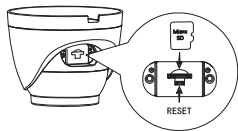

Eyeball Network Camera Installation Guide

V1.0.0

1.2.51.32.15789-000

Optional

1

2

A

1