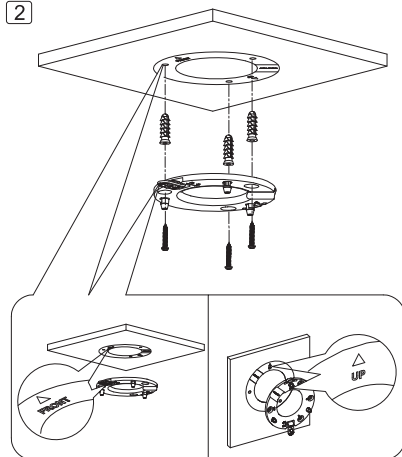

Eyeball Network Camera Installation Guide

V1.0.0

1.2.51.32.15789-000

Optional

1

2

A

1

2

3

4

5

B

1

2

3

4