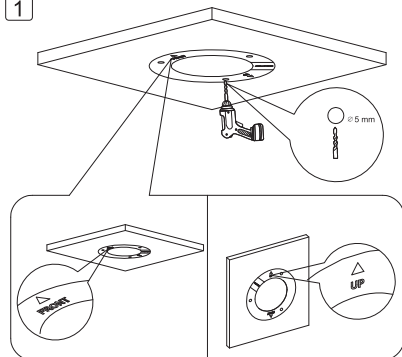

Eyeball Network Camera Installation Guide

V1.0.0

1.2.51.32.15789-000

Optional

1

2

A

1