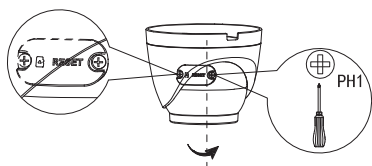

Eyeball Network Camera Installation Guide

V1.0.0

1.2.51.32.15789-000

Optional

1

2

A

1