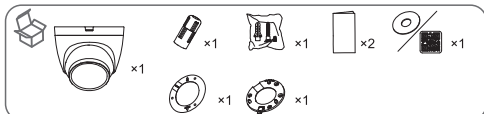

Eyeball Network Camera Installation Guide

V1.0.0

1.2.51.32.15789-000

Optional

1

2

A

1