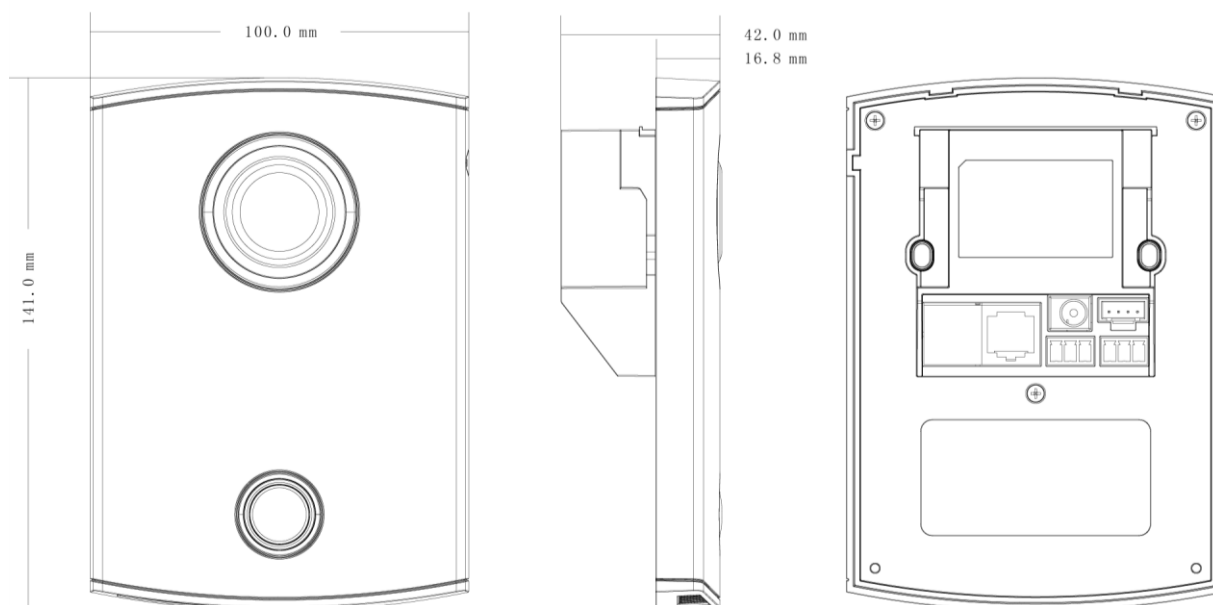

DH-VTO6000CM

Dahua Technology Co., Ltd.

1187BinAn Road, Binjiang District, Hangzhou, China

Tel: +86-571-87688883

Fax: +86-571-87688815

Email: overseas@dahuatech.com

www.dahuatech.com

*Design and specifications are subject to change without notice.