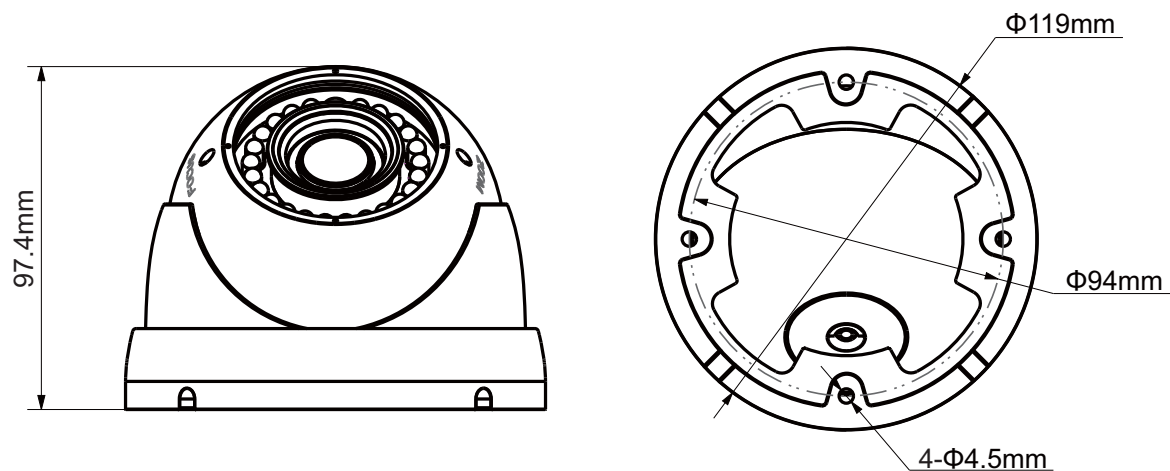

### Features

- 1/2.7" 2Megapixel CMOS
- 25/30fps@1080P
- High speed, long distance real-time transmission
- Day/Night(ICR), AWB, AGC, BLC, 2DNR
- 2.7~12mm vari-focal lens
- Max. IR LEDs length 30m, Smart IR
- IP67, DC12V

### Technical Specifications

Model	DH-HAC-HDW1200RP-VF	DH-HAC-HDW1200RN-VF
<b>Camera</b>		
Image Sensor	1/2.7" 2Megapixel CMOS	
Effective Pixels	1930(H)×1088(V)	
Electronic Shutter	1/50s~1/100,000s	1/60s~1/100,000s
Video Frame Rate	25fps@1080P	30fps@1080P
Synchronization	Internal	
Min. Illumination	0.02Lux/F1.4, 0Lux IR on	
Video Output	1-channel BNC HDCVI high definition video output	
<b>Camera Features</b>		
Max. IR LEDs Length	30m, Smart IR	
Day/Night	Auto(ICR) / Color / B/W	
Noise Reduction	2D	
<b>Lens</b>		
Focal Length	2.7~12mm	
Angle of View	H: 99° ~37°	
Lens Type	Manual / Fixed Iris	
Mount Type	Φ14	
<b>General</b>		
Power Supply	DC12V±20%	
Power Consumption	Max 3.8W	
Working Environment	-30°C~+60°C / Less than 95%RH (no condensation)	
Transmission Distance	Over 500m via 75-3 coaxial cable	
Ingress Protection	IP67	
Dimensions	Φ119mm×97.4mm	
Weight	0.55kg	
Material	Metal	

### Dimensions (mm)