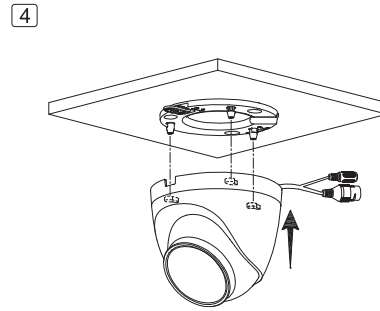

# Eyeball Network Camera Installation Guide

V1.0.0

1.2.51.32.15789-000

Optional