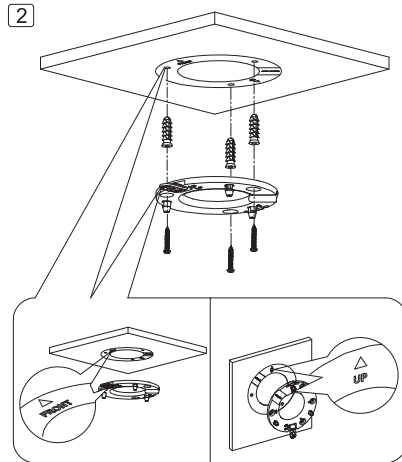

# Eyeball Network Camera Installation Guide

V1.0.0

1.2.51.32.15789-000

Optional