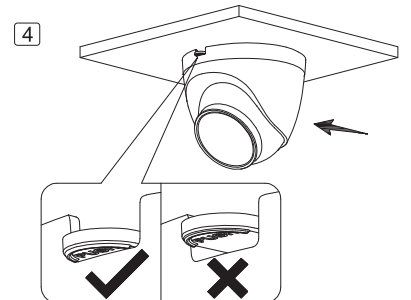

# Eyeball Network Camera Installation Guide

V1.0.0

1.2.51.32.15789-000

Optional