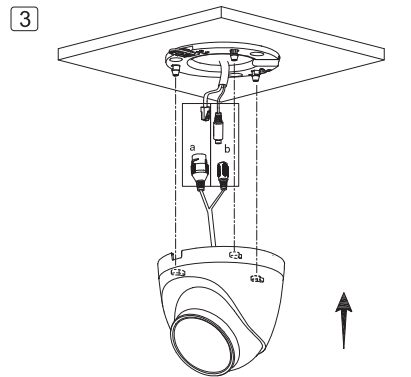

# Eyeball Network Camera Installation Guide

V1.0.0

1.2.51.32.15789-000

Optional