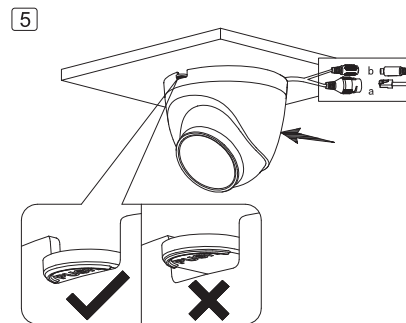

# Eyeball Network Camera Installation Guide

V1.0.0

1.2.51.32.15789-000

Optional