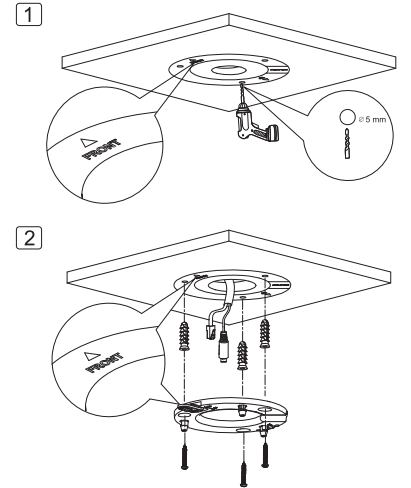

# Eyeball Network Camera Installation Guide

V1.0.0

1.2.51.32.15789-000

Optional