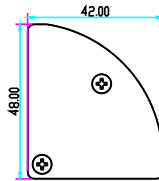

YLI ELECTRONIC

LC Bracket for Magnetic Lock

Specification

Model	Size(unit:mm)	Suitable For	Finished for Shell	Used With	Weight
MBK-180NLC	185.5Lx39Wx39H	Wooden Door Narrow Door Metal Door	Anodized aluminum	YM-180N(LED)	0.22kg
MBK-280NLC	250Lx48Wx42H	Wooden Door Narrow Door Metal Door	Anodized aluminum	YM-280N(LED)	0.42kg
MBK-350NLC	260Lx48Wx42H	Wooden Door Narrow Door Metal Door	Anodized aluminum	YM-350N(LED)	0.49kg

Installation

The power cable can be concealed inside the new type LC bracket , it is elegant and the cable can be protected

MBK-180NLC

MBK-280NLC

MBK-350NLC