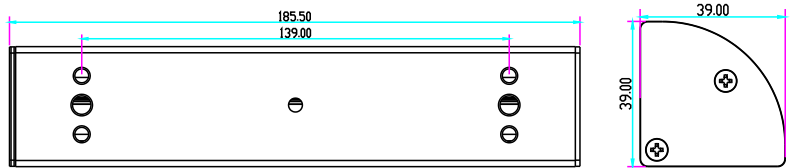

YLI ELECTRONIC

LC Bracket for Magnetic Lock

Specification

Model	Size(unit:mm)	Suitable For	Finished for Shell	Used With	Weight
MBK-180NLC	185.5Lx39Wx39H	Wooden Door Narrow Door Metal Door	Anodized aluminum	YM-180N(LED)	0.22kg
MBK-280NLC	250Lx48Wx42H	Wooden Door Narrow Door Metal Door	Anodized aluminum	YM-280N(LED)	0.42kg
MBK-350NLC	260Lx48Wx42H	Wooden Door Narrow Door Metal Door	Anodized aluminum	YM-350N(LED)	0.49kg

Installation

The power cable can be concealed inside the new type LC bracket , it is elegant and the cable can be protected

MBK-180NLC

MBK-280NLC

MBK-350NLC