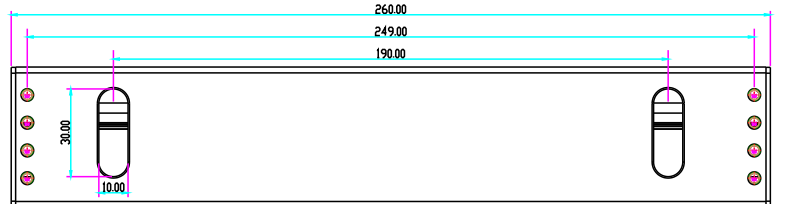

YLI ELECTRONIC

LC Bracket for Magnetic Lock

Specification

Model	Size(unit:mm)	Suitable For	Finished for Shell	Used With	Weight
MBK-180NLC	185.5Lx39Wx39H	Wooden Door Narrow Door Metal Door	Anodized aluminum	YM-180N(LED)	0.22kg
MBK-280NLC	250Lx48Wx42H	Wooden Door Narrow Door Metal Door	Anodized aluminum	YM-280N(LED)	0.42kg
MBK-350NLC	260Lx48Wx42H	Wooden Door Narrow Door Metal Door	Anodized aluminum	YM-350N(LED)	0.49kg

Installation

The power cable can be concealed inside the new type LC bracket , it is elegant and the cable can be protected

MBK-180NLC

MBK-280NLC

MBK-350NLC