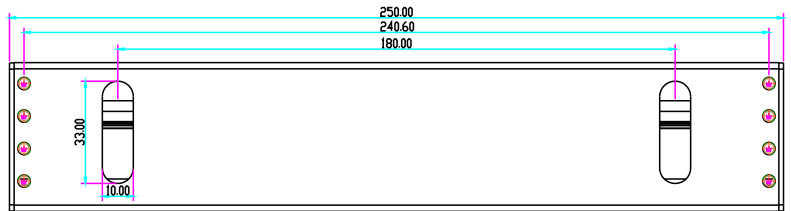

YLI ELECTRONIC

LC Bracket for Magnetic Lock

Specification

Model	Size(unit:mm)	Suitable For	Finished for Shell	Used With	Weight
MBK-180NLC	185.5Lx39Wx39H	Wooden Door Narrow Door Metal Door	Anodized aluminum	YM-180N(LED)	0.22kg
MBK-280NLC	250Lx48Wx42H	Wooden Door Narrow Door Metal Door	Anodized aluminum	YM-280N(LED)	0.42kg
MBK-350NLC	260Lx48Wx42H	Wooden Door Narrow Door Metal Door	Anodized aluminum	YM-350N(LED)	0.49kg

Installation

The power cable can be concealed inside the new type LC bracket , it is elegant and the cable can be protected

MBK-180NLC

MBK-280NLC

MBK-350NLC