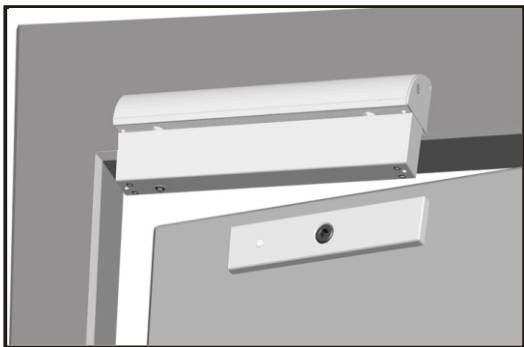

YLI ELECTRONIC

LC Bracket for Magnetic Lock

Specification

Model	Size(unit:mm)	Suitable For	Finished for Shell	Used With	Weight
MBK-180NLC	185.5Lx39Wx39H	Wooden Door Narrow Door Metal Door	Anodized aluminum	YM-180N(LED)	0.22kg
MBK-280NLC	250Lx48Wx42H	Wooden Door Narrow Door Metal Door	Anodized aluminum	YM-280N(LED)	0.42kg
MBK-350NLC	260Lx48Wx42H	Wooden Door Narrow Door Metal Door	Anodized aluminum	YM-350N(LED)	0.49kg

Installation

The power cable can be concealed inside the new type LC bracket , it is elegant and the cable can be protected

MBK-180NLC

MBK-280NLC

MBK-350NLC