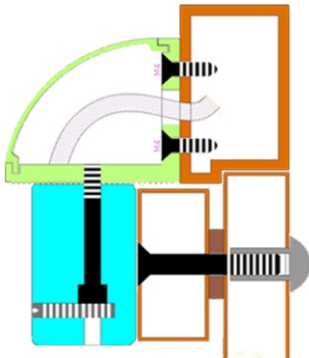

YLI ELECTRONIC

LC Bracket for Magnetic Lock

Specification

Model	Size(unit:mm)	Suitable For	Finished for Shell	Used With	Weight
MBK-180NLC	185.5Lx39Wx39H	Wooden Door Narrow Door Metal Door	Anodized aluminum	YM-180N(LED)	0.22kg
MBK-280NLC	250Lx48Wx42H	Wooden Door Narrow Door Metal Door	Anodized aluminum	YM-280N(LED)	0.42kg
MBK-350NLC	260Lx48Wx42H	Wooden Door Narrow Door Metal Door	Anodized aluminum	YM-350N(LED)	0.49kg

Installation

The power cable can be concealed inside the new type LC bracket , it is elegant and the cable can be protected

MBK-180NLC

MBK-280NLC

MBK-350NLC