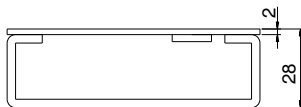

Bracket is for Frameless Glass Door

YLI ELECTRONIC

Model:BBK-600

Specification

- Dimension: 90Lx48Wx32H(mm)
- Standard Structure: Stainless steel, wire drawing finished
- Suitable for Door: Frameless glass door
- Glass Thickness: 8-15mm
- Opening Mode: 90 or 180 degree door
- Use with: YB-100/100S/100+
YB-100+LED/200/300
- Finished for Shell: Stainless steel, Wire Drawing
- Weight: 0.3kg

Dimension

Installation

Bracket Section View

Bracket Installation Diagram