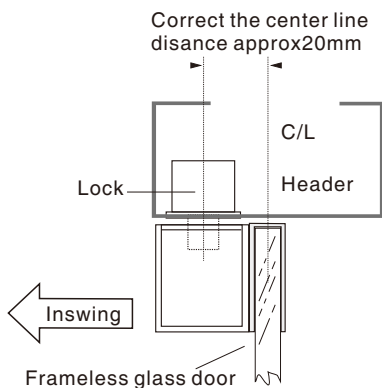

Bracket is for Frameless Glass Door

YLI ELECTRONIC

Model:BBK-600

Specification

- Dimension: 90Lx48Wx32H(mm)
- Standard Structure: Stainless steel, wire drawing finished
- Suitable for Door: Frameless glass door
- Glass Thickness: 8-15mm
- Opening Mode: 90 or 180 degree door
- Use with: YB-100/100S/100+
YB-100+LED/200/300
- Finished for Shell: Stainless steel, Wire Drawing
- Weight: 0.3kg

Dimension

Installation

Bracket Section View

Bracket Installation Diagram