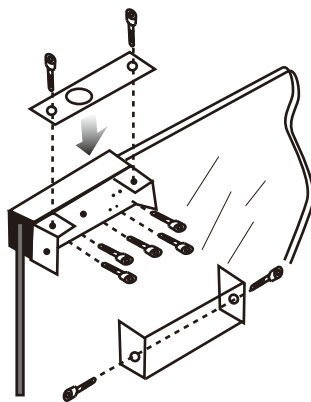

Bracket is for Frameless Glass Door

YLI ELECTRONIC

Model:BBK-600

Specification

- Dimension: 90Lx48Wx32H(mm)
- Standard Structure: Stainless steel, wire drawing finished
- Suitable for Door: Frameless glass door
- Glass Thickness: 8-15mm
- Opening Mode: 90 or 180 degree door
- Use with: YB-100/100S/100+
YB-100+LED/200/300
- Finished for Shell: Stainless steel, Wire Drawing
- Weight: 0.3kg

Dimension

Installation

Bracket Section View

Bracket Installation Diagram