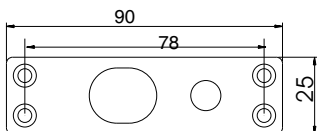

Bracket is for Frameless Glass Door

YLI ELECTRONIC

Model:BBK-600

Specification

- Dimension: 90Lx48Wx32H(mm)
- Standard Structure: Stainless steel, wire drawing finished
- Suitable for Door: Frameless glass door
- Glass Thickness: 8-15mm
- Opening Mode: 90 or 180 degree door
- Use with: YB-100/100S/100+
YB-100+LED/200/300
- Finished for Shell: Stainless steel, Wire Drawing
- Weight: 0.3kg

Dimension

Installation

Bracket Section View

Bracket Installation Diagram