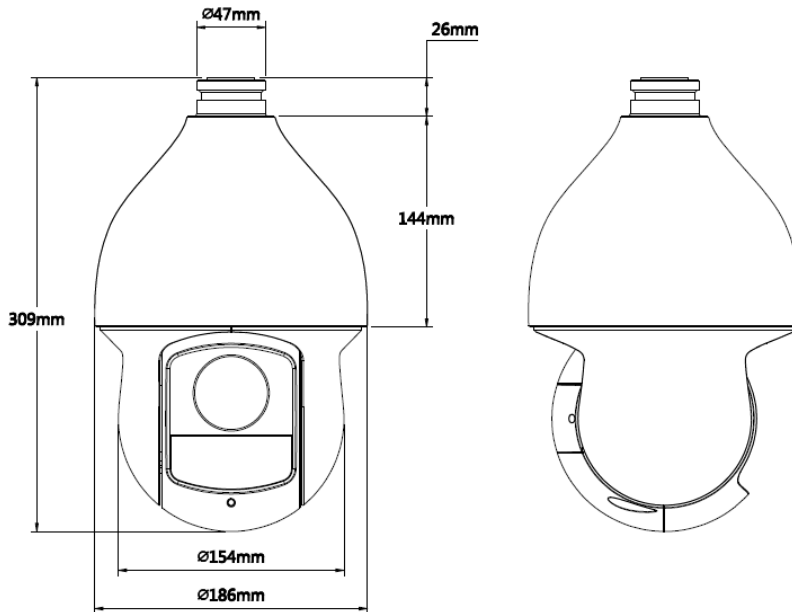

DH-SD59430U-HN

Dimensions (mm)

Accessories

DH-PFB300S	DH-PFA110	Power Supply