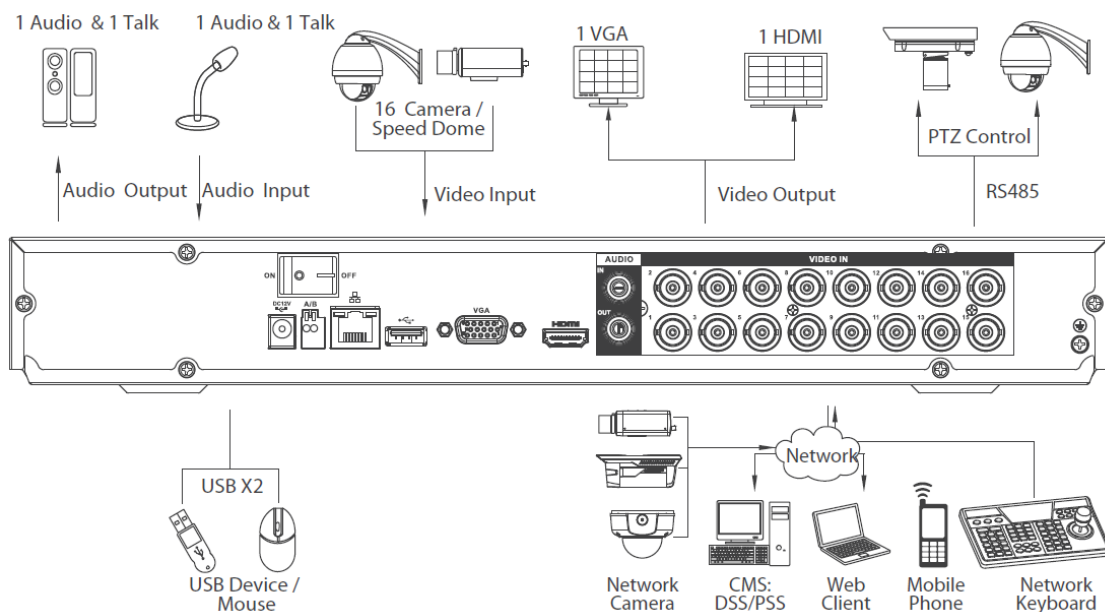

DH-HCVR5216AN-S2

Backup Mode	USB Device/Internal SATA burner/Network
Network	
Ethernet	RJ-45 port (10/100M/1000M)
Network Functions	HTTP, IPv4/IPv6, TCP/IP, UPNP, RTSP, UDP, SMTP, NTP, DHCP, DNS, PPPOE, DDNS, FTP, IP Filter, SNMP, P2P
Max. User Access	128 users
Smart Phone	iPhone, iPad, Android, Windows Phone
Storage	
Internal HDD	2 SATA ports, up to 8TB
Auxiliary Interface	
USB Interface	2 ports(1 Rear), USB2.0
RS485	1 port, For PTZ control
General	
Power Supply	DC12V/4A
Power Consumption	15W(without HDD)
Working Environment	-10°C ~ +55°C / 10%~90%RH / 86~106kpa
Dimension(W×D×H)	1U, 375mm×285mm×55mm
Weight	2.35KG(without HDD)

System Connection

*Takes HCVR5216AN-S2 as an example

Dahua Technology Co., Ltd.

1199' BinAn Road, Binjiang District, Hangzhou, China

Tel: +86-571-87688883

Fax: +86-571-87688815

Email: overseas@dahuatech.com

www.dahuatech.com

*Design and specifications are subject to change without notice.

© 2015 Dahua Technology Co., Ltd.