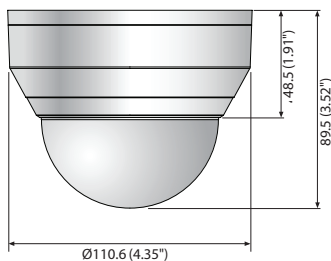

## Key Features

- Max. 5Megapixel (2592 x 1944) resolution
- 2.8mm/4mm/6mm fixed lens
- 0.15Lux (Color), 0Lux (B/W, IR LED on)
- Max. 30fps@5MP (H.265 / H.264)
- H.265, H.264, MJPEG codec support, Multiple streaming
- Day & Night, WDR (120dB)
- Tampering, Motion detection, Defocus detection
- Micro SD / SDHC / SDXC memory slot (Max. 128GB)
- Hallway view, WiseStream II support
- IR Viewable length 20m, PoE

## Dimensions

Unit : mm (inch)