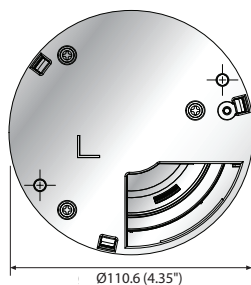

## Key Features

- Max. 5Megapixel (2592 x 1944) resolution
- 2.8mm/4mm/6mm fixed lens
- 0.15Lux (Color), 0Lux (B/W, IR LED on)
- Max. 30fps@5MP (H.265 / H.264)
- H.265, H.264, MJPEG codec support, Multiple streaming
- Day & Night, WDR (120dB)
- Tampering, Motion detection, Defocus detection
- Micro SD / SDHC / SDXC memory slot (Max. 128GB)
- Hallway view, WiseStream II support
- IR Viewable length 20m, PoE

## Dimensions

Unit : mm (inch)

	QND-8010R	QND-8020R	QND-8030R
Web Viewer	Supported OS : Windows 7, 8.1, 10, Mac OS X 10.10, 10.11, 10.12, 10.13, 10.14 Recommended Browser : Google Chrome Supported Browser : MS Explorer11, MS Edge, Mozilla Firefox (Windows 64bit only), Apple Safari (Mac OS X only)		
Memory	512MB RAM, 256MB Flash		
<b>ENVIRONMENTAL</b>			
Operating Temperature / Humidity	-10°C ~ +50°C (+14°F ~ +122°F) / Less than 90% RH		
Storage Temperature / Humidity	-30°C ~ +60°C (-22°F ~ +140°F) / Less than 90% RH		
<b>ELECTRICAL</b>			
Input Voltage	PoE (IEEE802.3af, Class3)		
Power Consumption	PoE : Max 7.5W, typical 5.8W	PoE : Max 6.8W, typical 5.0W	
<b>MECHANICAL</b>			
Color / Material	White / Plastic		
RAL Code	RAL9003		
Product dimensions / weight	Ø110.6 x 89.5mm (Ø4.35 x 3.52"), 360g (0.794 lb)		