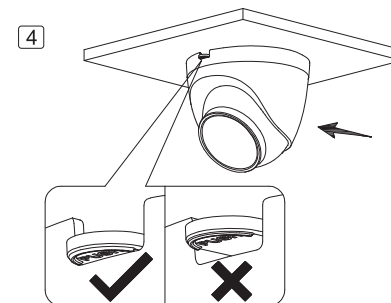

# Eyeball Network Camera Installation Guide

V1.0.0

1.2.51.32.15789-000