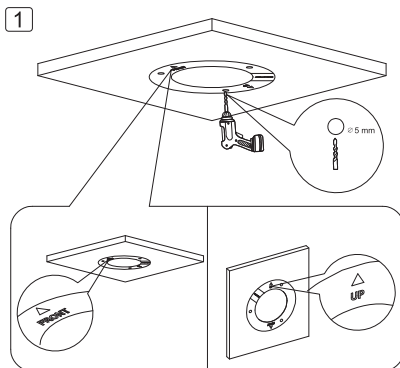

# Eyeball Network Camera Installation Guide

V1.0.0

1.2.51.32.15789-000