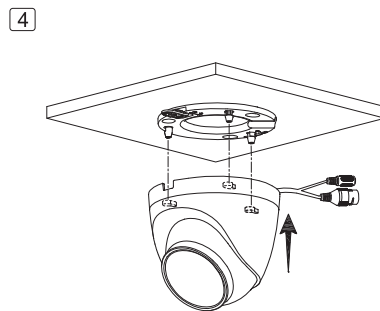

# Eyeball Network Camera Installation Guide

V1.0.0

1.2.51.32.15789-000