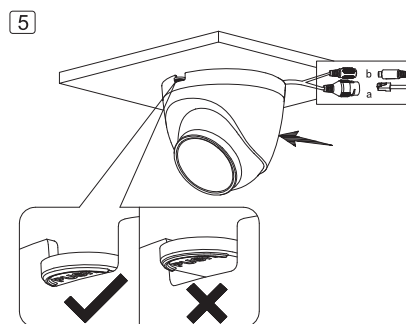

# Eyeball Network Camera Installation Guide

V1.0.0

1.2.51.32.15789-000