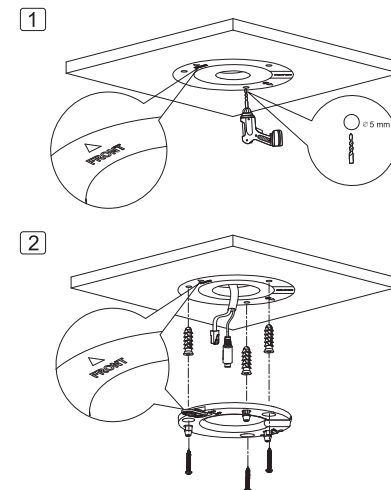

# Eyeball Network Camera Installation Guide

V1.0.0

1.2.51.32.15789-000