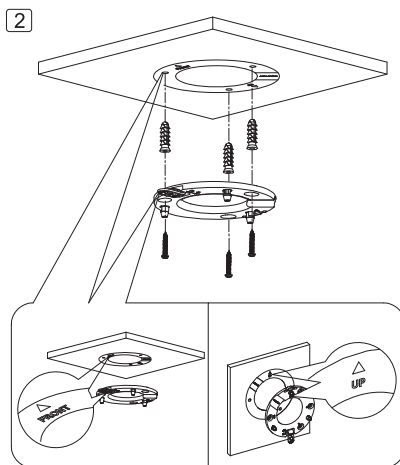

# Eyeball Network Camera Installation Guide

V1.0.0

1.2.51.32.15789-000