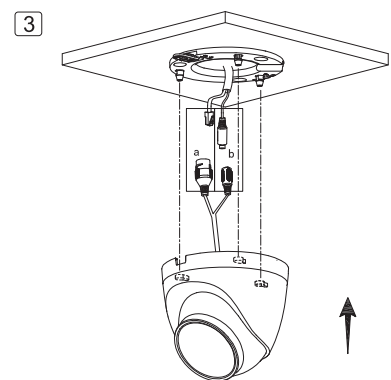

# Eyeball Network Camera Installation Guide

V1.0.0

1.2.51.32.15789-000