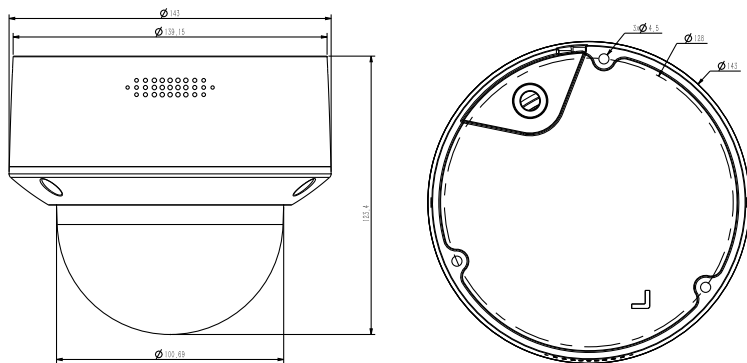

Network	
ANR	N/A
Protocols	TCP/IP, ICMP, HTTP, HTTPS, DHCP, DNS, DDNS, RTP, RTSP, RTCP, PPPoE, MULTICAST, UPnP, FTP, IPV4, NTP, SMTP, IGMP, 802.1x, QoS, IPV6, ARP, UDP, SNMP, SSL, Telnet, SNTP, RTMP, SFTP, NFS
System Compatibility	ONVIF (PROFILE S/T/G), SDK, Milestone, CGI, P2P
Remote Connection	≤7
Client	Easy7, EasyLive
Web Version	Web6
Interface	
Communication Interface	1 RJ45 10M/ 100M self adaptive Ethernet port, RS 485
Audio	1/1, Mic in
Alarm	2/1
Reset Button	Yes
On-board storage	Built-in Micro SD card slot, up to 512 GB
General	
Firmware Version	-
Web Client Language	15 languages English, Russian, Spanish, Korean, Italian, Turkish, Simple Chinese, Traditional Chinese, Thai, French, Polish, Dutch, Hebraism, Arabic, Vietnamese
Operating Conditions	-35°C ~ 65°C, 0 ~ 95% RH
Power Supply	DC12V±25%/PoE
Power Consumption	MAX: 7.5W (12V) MAX: 9W (PoE)
Protection	IP67, IK10, Lightning protection, surge protection and voltage transient protection meets EN 55035:2017
Heater	N/A
Dimensions	Φ143×124mm (Φ5.63×4.88inch)
Weight	0.95Kg (2.09lb)

* Listed resolutions are only selectable options. It does not mean that all streams can work at their maximum resolution at the same time.

AVAILABLE MODEL

TC-C35MS SPEC: I5/A/E/Y/M/H/2.7-13.5MM/V4.0

DIMENSIONS (Unit: mm)