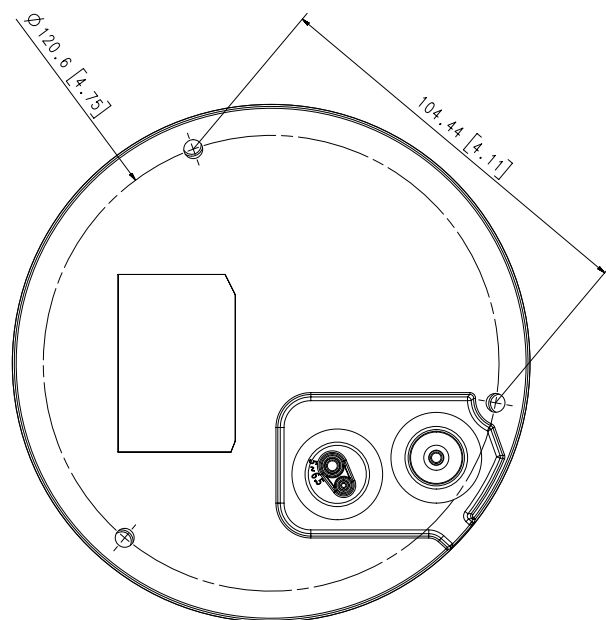

QNV-6072R/6082R/6073R/6083R
QNV-8080R
UNIT : mm[inch]