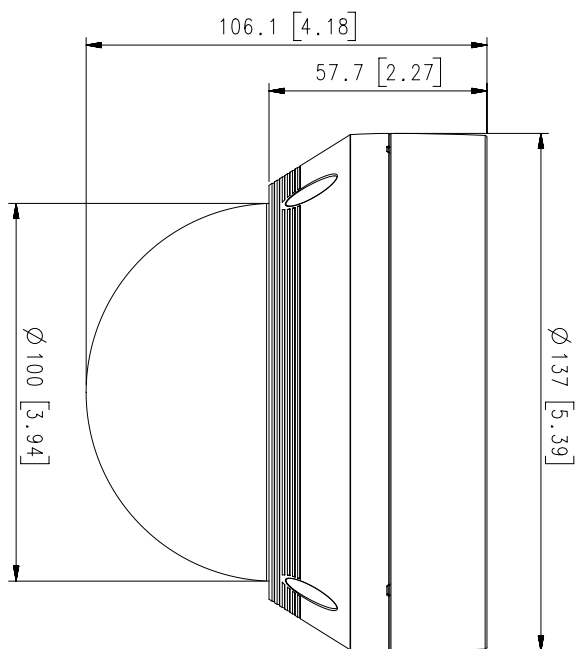

QNV-6072R/6082R/6073R/6083R
QNV-8080R
UNIT : mm[inch]