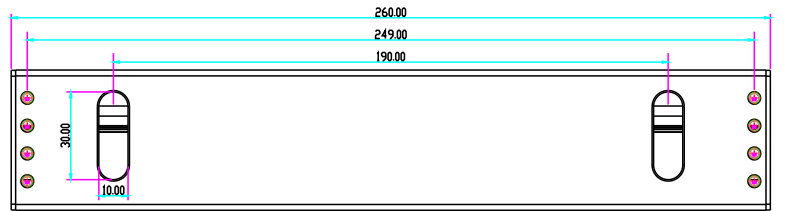

YLI ELECTRONIC

LC Bracket for Magnetic Lock

Specification

Model	Size(unit:mm)	Suitable For	Finished for Shell	Used With	Weight
MBK-180NLC	185.5Lx39Wx39H	Wooden Door Narrow Door Metal Door	Anodized aluminum	YM-180N(LED)	0.22kg
MBK-280NLC	250Lx48Wx42H	Wooden Door Narrow Door Metal Door	Anodized aluminum	YM-280N(LED)	0.42kg
MBK-350NLC	260Lx48Wx42H	Wooden Door Narrow Door Metal Door	Anodized aluminum	YM-350N(LED)	0.49kg

Installation

The power cable can be concealed inside the new type LC bracket , it is elegant and the cable can be protected

MBK-180NLC

MBK-280NLC

MBK-350NLC