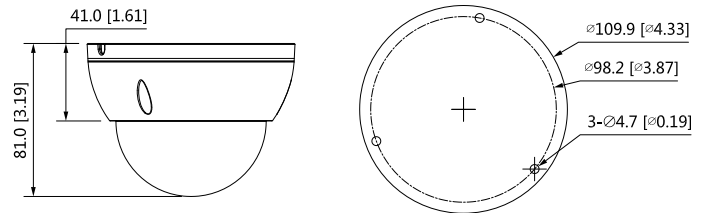

PFM321D  
DC12V1A Power  
Adapter

LR1002-1ET/1EC  
Single-port Long  
Reach Ethernet over  
Coax Extender

PFM900-E  
Integrated Mount  
Tester

PFM114  
TLC SD Card

Dimensions (mm[inch])

Accessories

Optional: