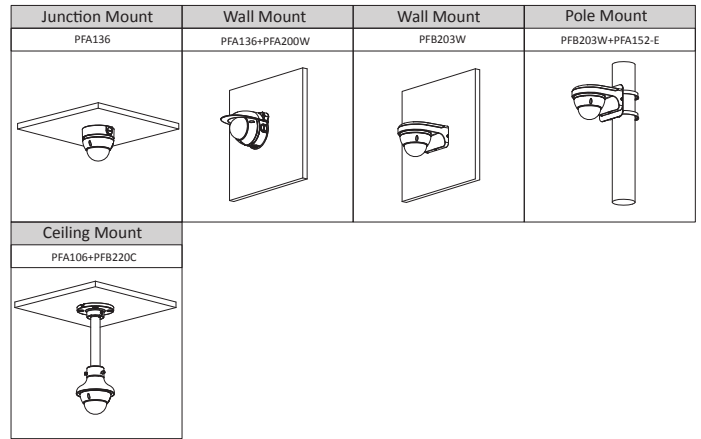

PFM321D  
DC12V1A Power  
Adapter

LR1002-1ET/1EC  
Single-port Long  
Reach Ethernet over  
Coax Extender

PFM900-E  
Integrated Mount  
Tester

PFM114  
TLC SD Card

Dimensions (mm[inch])

Accessories

Optional: