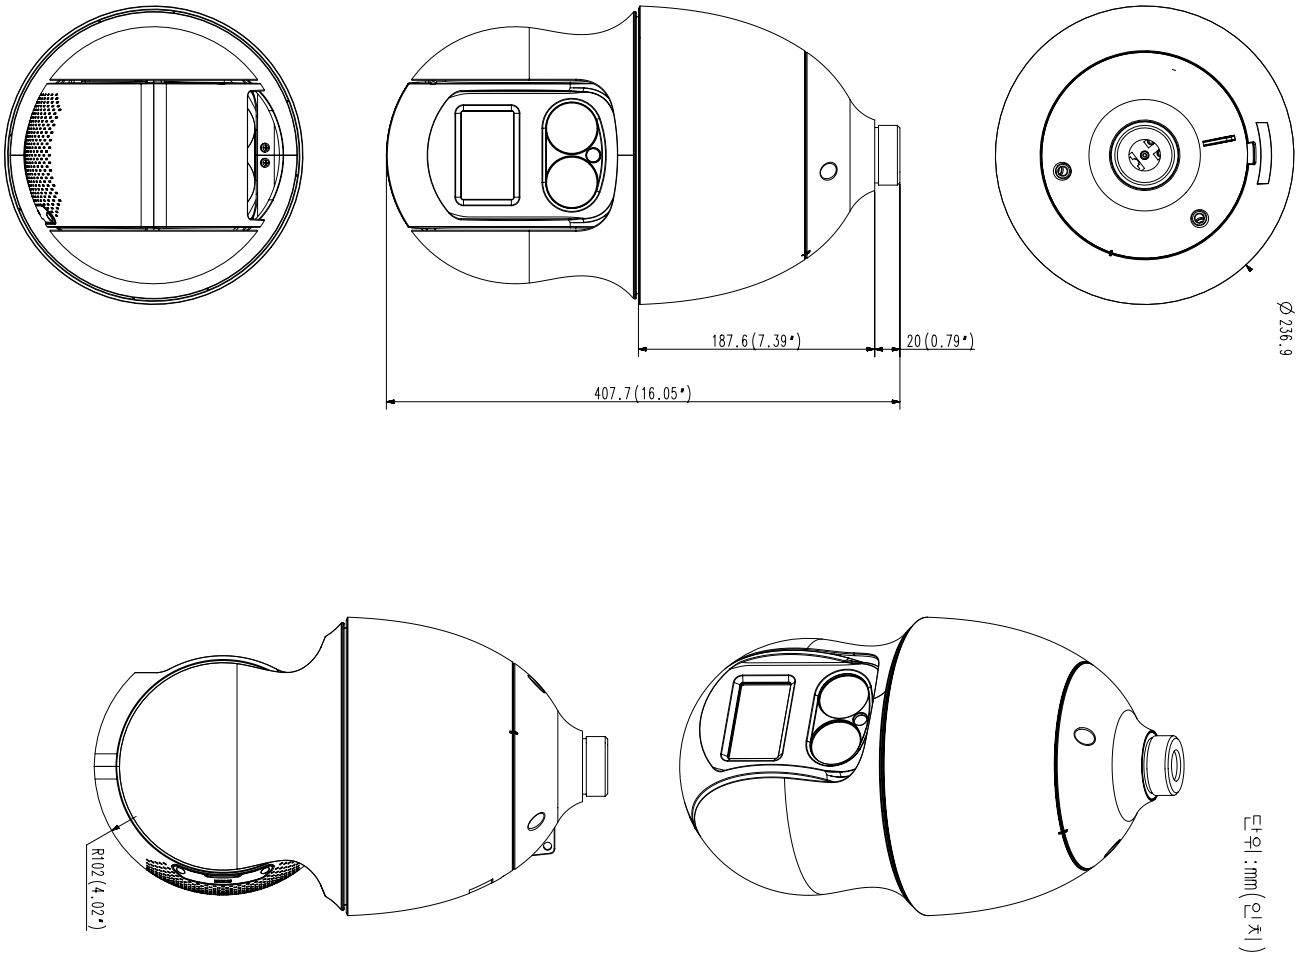

Pan / Tilt / Rotate

Pan Range	360° Endless
Pan Speed	Preset: 400°/sec, Manual: 0.024°/sec~250°/sec
Tilt Range	95°(-5°~90°)
Tilt Speed	Preset: 250°/sec, Manual: 0.024°/sec~250°/sec
Sequence	Preset(300ea), Swing, Group(6ea), Trace, Tour, Auto Run, Schedule
Preset Accuracy	±0.2°
Azimuth	Support

Operational

IR Viewable Length	100m(328.08ft)
Camera Title	Displayed up to 85 characters
Day & Night	Auto(ICR)
Backlight Compensation	BLC, HLC, WDR, SSSDR
Wide Dynamic Range	120dB
Digital Noise Reduction	SSNR V
Digital Image Stabilization	Support(built-in gyro sensor)
Defog	Support
Motion Detection	8ea, 8point polygonal zones
Privacy Masking	24ea, rectangular Support - Color: Grey/Green/Red/Blue/Black/White - Mosaic
Gain Control	Low / Middle / High
White Balance	ATW / AWC / Manual / Indoor / Outdoor
Electronic Shutter Speed	Minimum / Maximum / Anti flicker (2~1/12,000sec)
Video Rotation	Flip, Mirror
Analytics	Directional detection, Motion detection, Enter/Exit, Tampering, Virtual line
Serial Interface	RS-485(Samsung-T, Pelco-D/P, Panasonic, Bosch, AD, GE, Vicon, Honeywell)
Alarm I/O	Input 4ea / Output 2ea
Alarm Triggers	Analytics, Network disconnect, Alarm input

Color / Material	Body: Ivory / Plastic, Head: Black / Plastic
Product dimensions / weight	Ø236.9x407.7mm(9.33x16.05"), 6.8Kg(14.99 lb)

- The latest product information / specification can be found at hanwha-security.com
- Design and specifications are subject to change without notice.
- Wisenet is the proprietary brand of Hanwha Techwin, formerly known as Samsung Techwin.