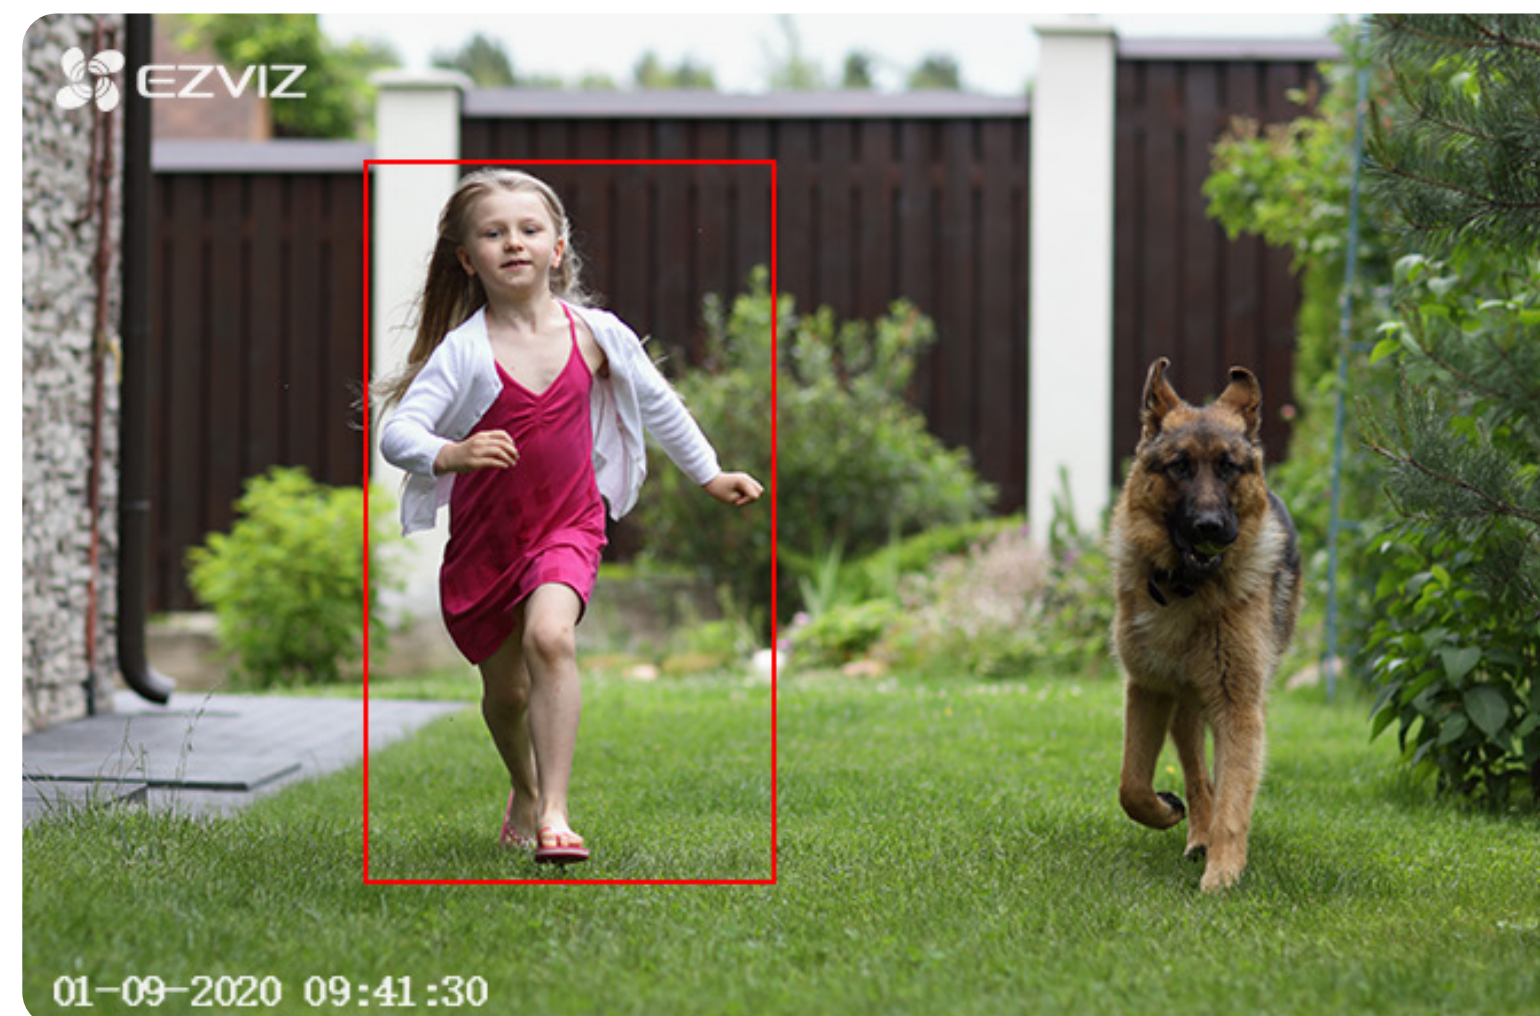

## Or, enable color vision when necessary.

If you don't need extra lighting, just switch the camera to the black & white night vision via the EZVIZ App and still see 30 meters (98 ft.) far. A third night vision mode is unbelievably smart – it automatically turns on the spotlights upon detection of suspicious motion, so both notifications and remote look-ins will be in full-color.

## AI-powered person detection.

As an upgrade from simple motion detection, the embedded AI algorithm intelligently detects the motion of human shapes in real-time. When people enter your customized detection area, you will be alerted immediately.

## Enhanced connection.

Boasting wall-penetration and anti-interference capabilities, the dual-antenna C3W Pro camera handles long-range transmission easily. Enjoy the confidence to install the camera at the front gate or in your yard while maintaining a steady and reliable connection.