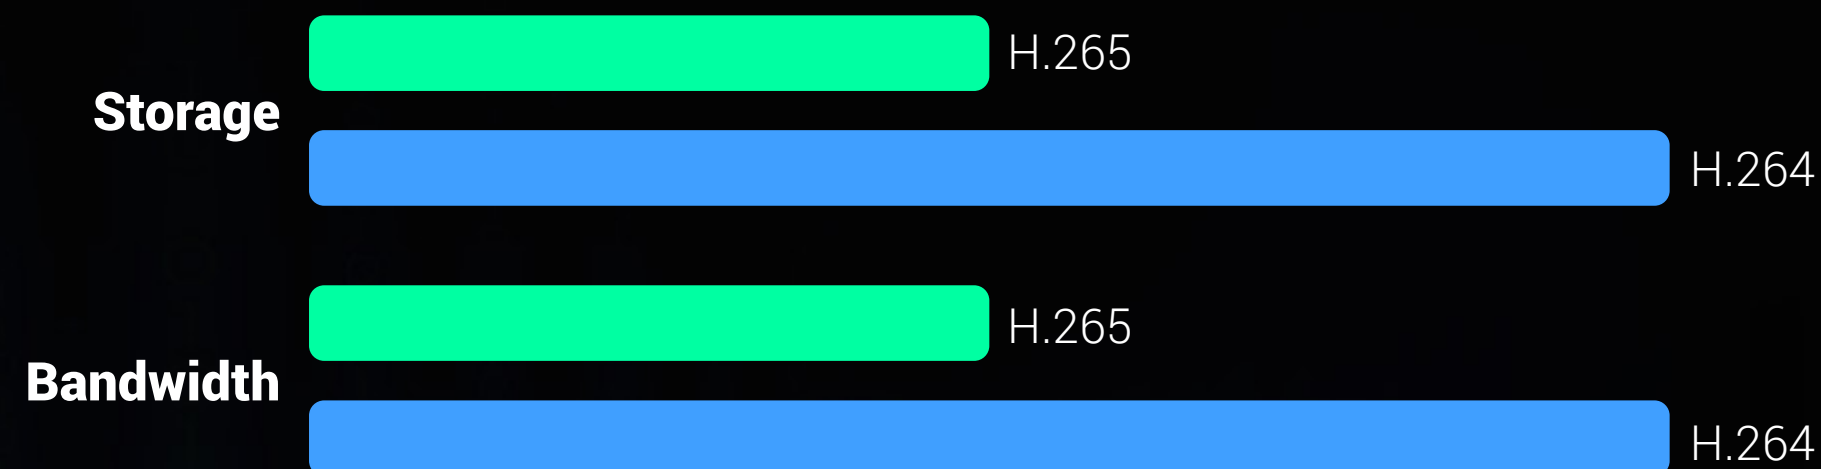

Save money on storage and bandwidth.

The camera features the advanced H.265 video compression technology, achieving better video quality with only half the bandwidth and half the storage space of the previous H.264 video compression standard.