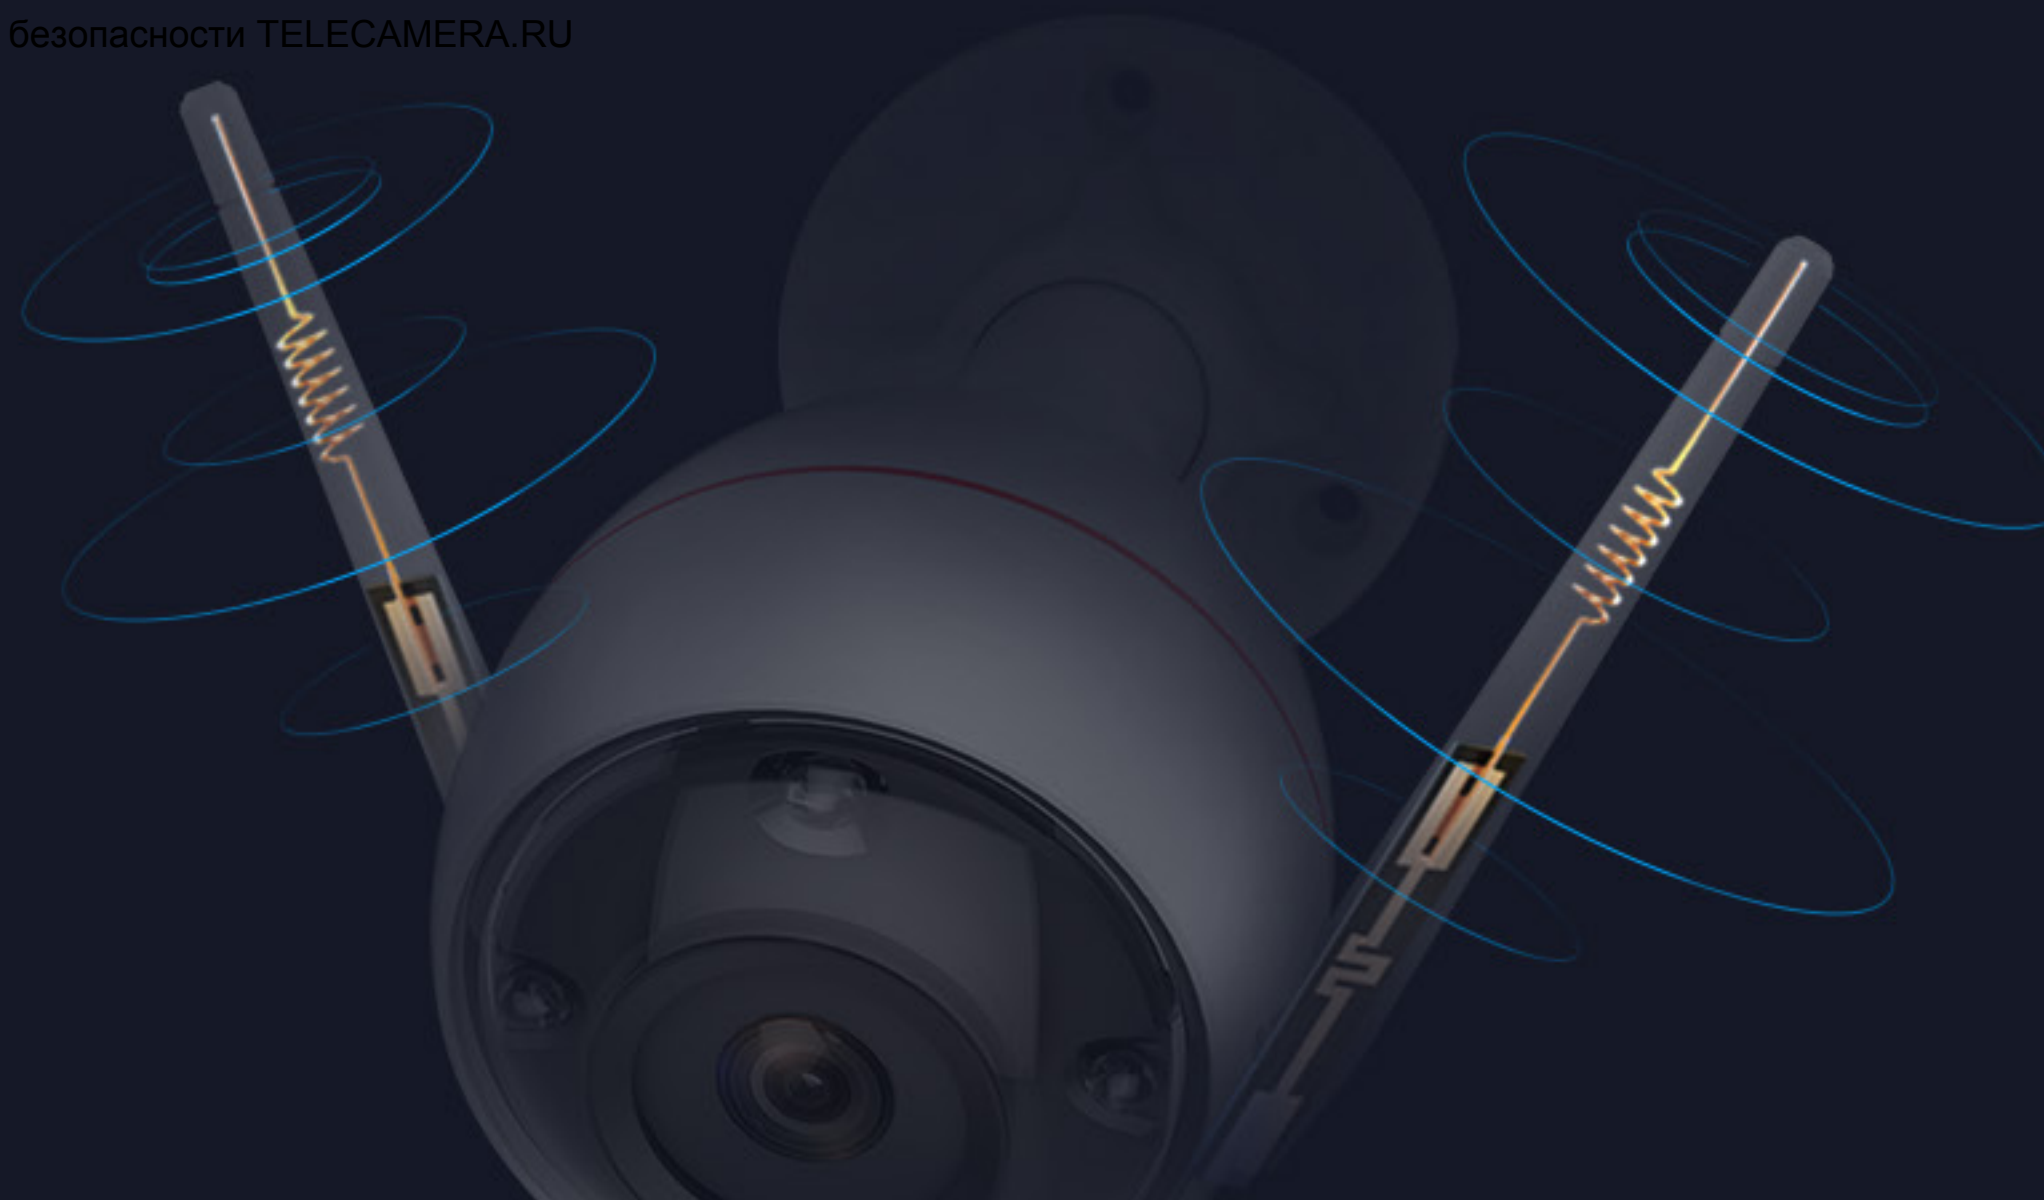

## AI-powered person detection.

As an upgrade from simple motion detection, the embedded AI algorithm intelligently detects the motion of human shapes in real-time. When people enter your customized detection area, you will be alerted immediately.

## Talk, as if you were there.

---

Not every outdoor security camera supports two-way communication. The C3W Pro camera took this function to a new height with a high-fidelity speaker and a microphone that features an ultra-long pickup range, so you can hear loud and clear. Or talk as if you were there.

## Enhanced connection.

Boasting wall-penetration and anti-interference capabilities, the dual-antenna C3W Pro camera handles long-range transmission easily. Enjoy the confidence to install the camera at the front gate or in your yard while maintaining a steady and reliable connection.

## Simple installation.

---

The C3W Pro camera features a 360° swivel and base so that you can install it on your ceiling or wall securely. In just a few minutes, you have a sophisticated security system.