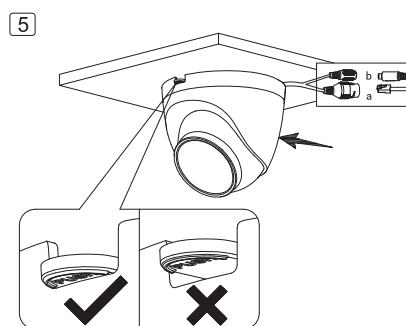

# Eyeball Network Camera Installation Guide

V1.0.0

1.2.51.32.15789-000