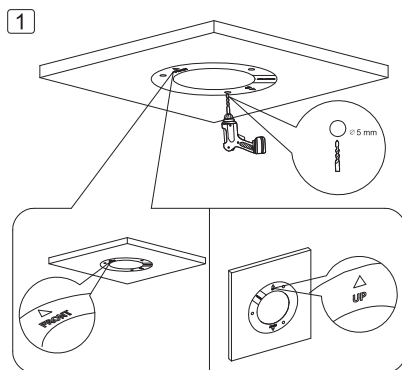

# Eyeball Network Camera Installation Guide

V1.0.0

1.2.51.32.15789-000