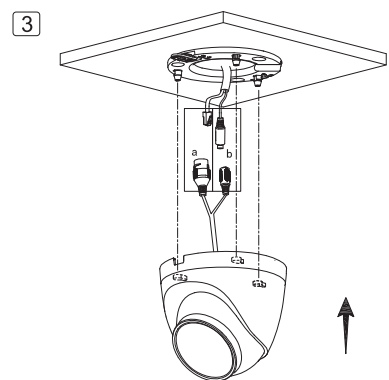

# Eyeball Network Camera Installation Guide

V1.0.0

1.2.51.32.15789-000