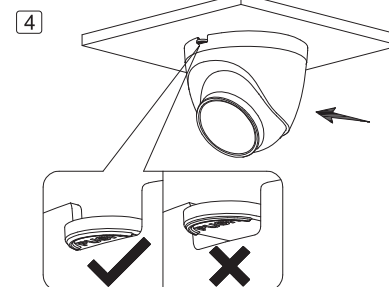

# Eyeball Network Camera Installation Guide

V1.0.0

1.2.51.32.15789-000