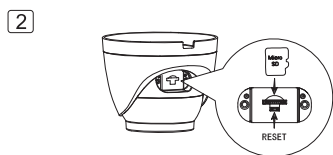

Eyeball Network Camera Installation Guide

V1.0.0

1.2.51.32.15789-000

Optional