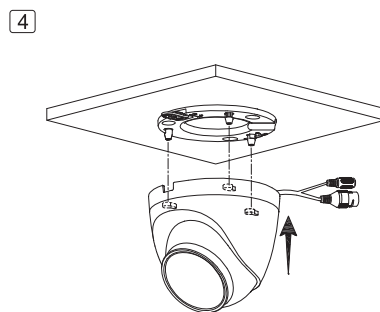

# Eyeball Network Camera Installation Guide

V1.0.0

1.2.51.32.15789-000