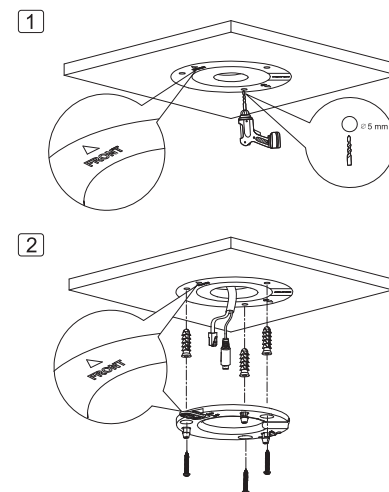

# Eyeball Network Camera Installation Guide

V1.0.0

1.2.51.32.15789-000