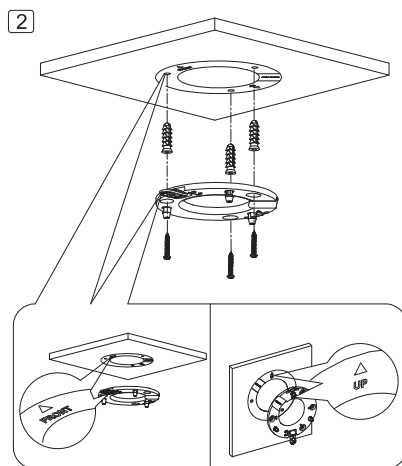

# Eyeball Network Camera Installation Guide

V1.0.0

1.2.51.32.15789-000