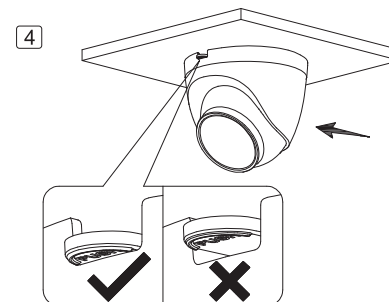

# Eyeball Network Camera Installation Guide

V1.0.0

1.2.51.32.15789-000