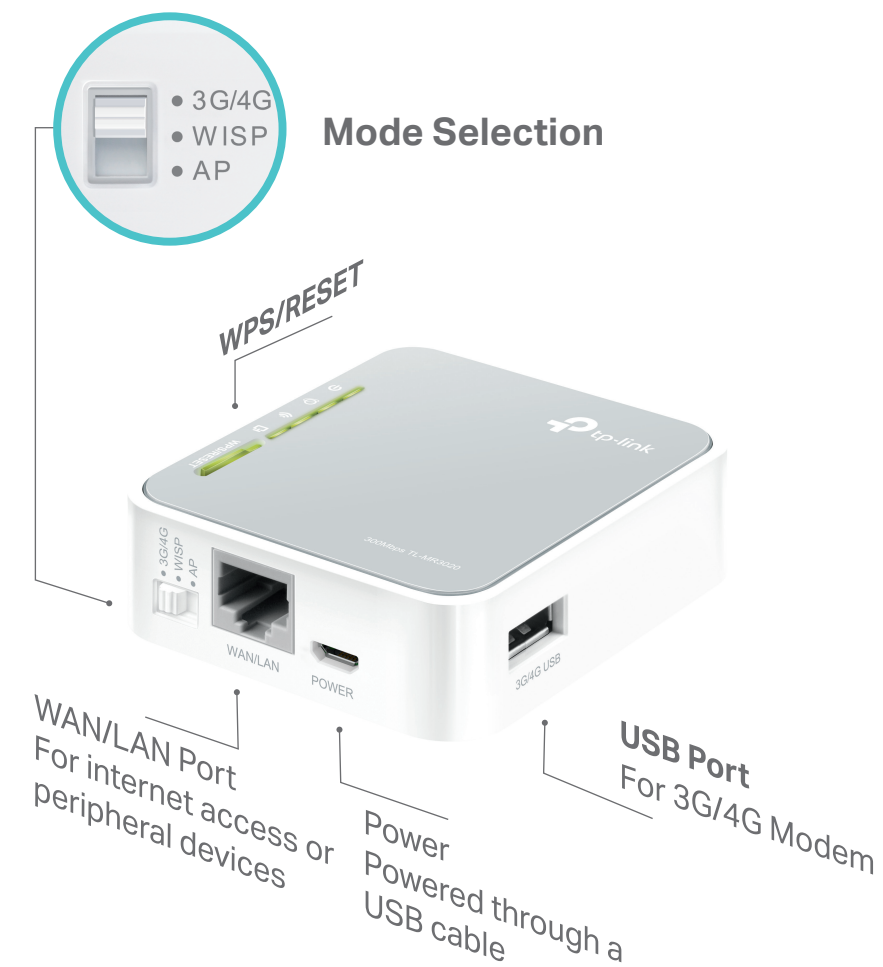

Specifications

Hardware

- Ports: 1 10/100Mbps WAN/LAN Port, 1 USB 2.0 Port, 1 Micro USB Port
- Buttons: WPS/Reset Button, Mode Switch
- Antennas: Internal Antennas
- External Power Supply: 5VDC/1A
- Dimensions (W x D x H): 2.9× 2.6×0.9 in. (74×67×22mm)

Wireless

- Wireless Standards: IEEE 802.11b/g/n
- Frequency: 2.4GHz
- Signal Rate: 300Mbps
- Transmit Power: < 20dBm
- Reception Sensitivity:
  - 2.4GHz:
  - 270M: -70dBm@10% PER
  - 130M: -73dBm@10% PER
  - 108M: -74dBm@10% PER
  - 54M: -75dBm@10% PER
  - 11M: -86dBm@8% PER
  - 6M: -92dBm@10% PER
  - 1M: -95dBm@8% PER
- Wireless Function: Enable/Disable Wireless Radio, WMM, Wireless Statistics
- Wireless Security: 64/128-bit WEP, WPA/WPA2, WPA-PSK/WPA2-PSK encryptions