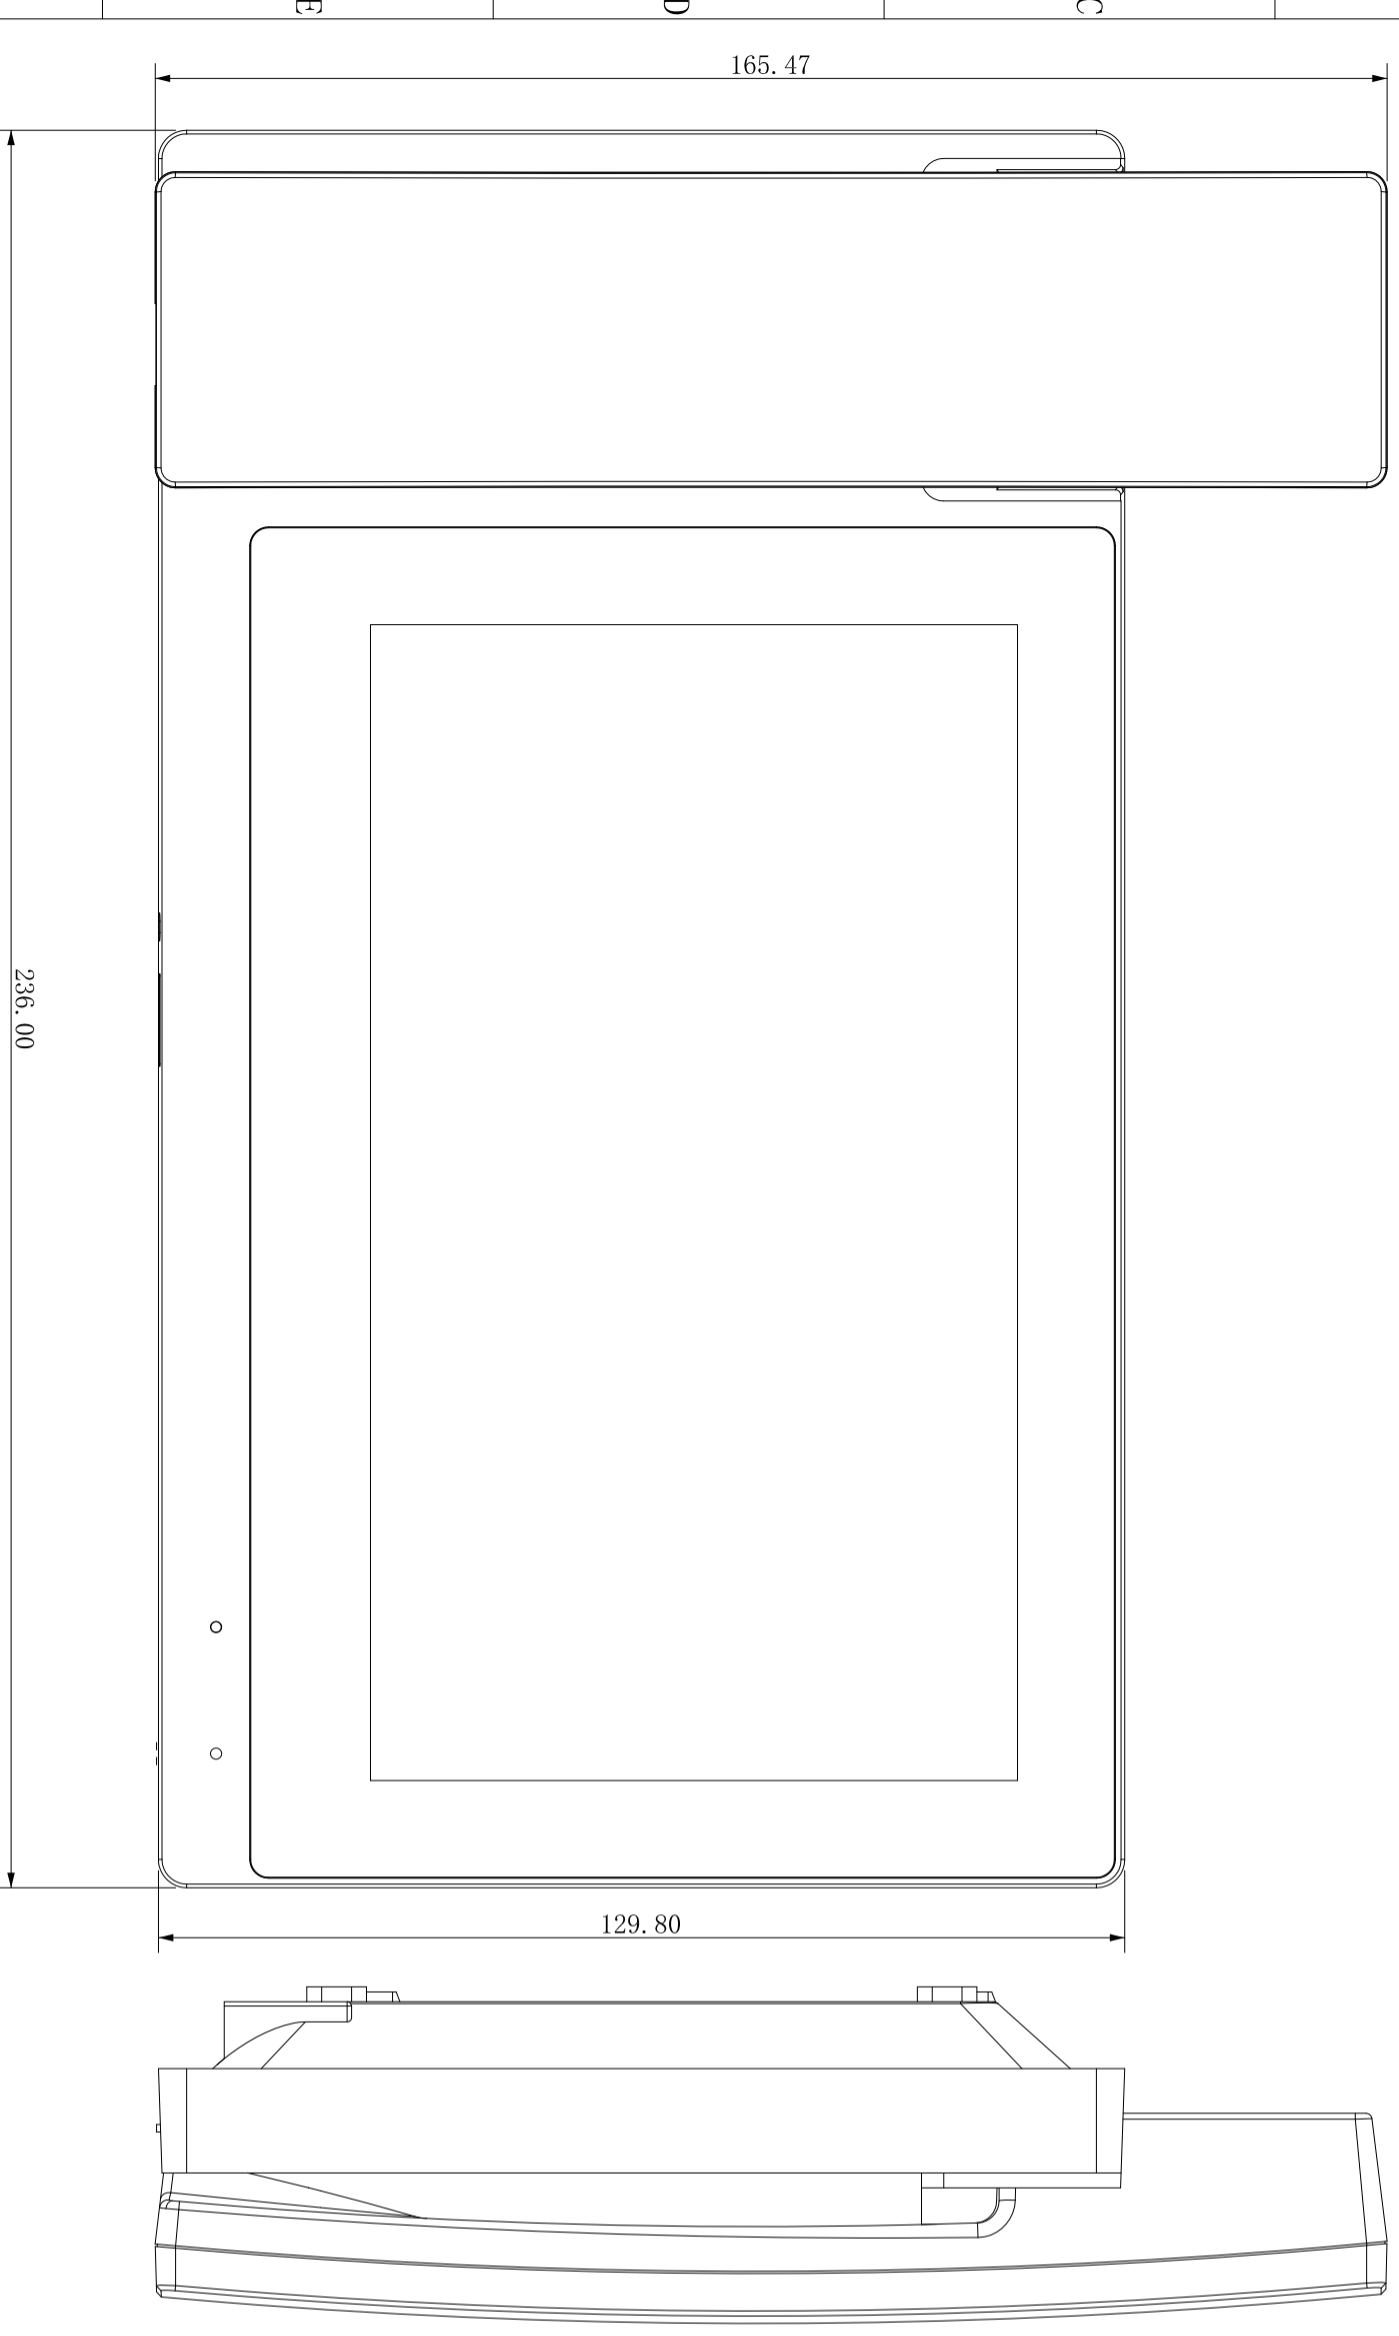

REVOLUTIONS			DATE	CHANGED
REV	ZONE	MARK	DESCRIPTION	

X		Y		Z		TITLE	
.XX	±0.15	ANG	±0.5	DRAW	DATE	UNIT	NO.
.XXX	±0.05					mm	
THESE DIMENSIONS AND SPECIFICATIONS ARE THE PROPERTY OF TELECAMERA.RU TECHNOLOGY CO. ANY REUSE OR MODIFICATION OF THESE DIMENSIONS WITHOUT THE PRIOR WRITTEN PERMISSION OF TELECAMERA.RU TECHNOLOGY CO. IS STRICTLY PROHIBITED.							
APPD:				DATE:	DATE:	DATE:	DATE:
REV:				SCALE:	REV:	MSST(4):	START NO.:
SHEET:				2	OF	2	
听筒室内机							
0-DH3-RD000564-0000							

1 2 3 4 5 6 7 8 9 10

A2