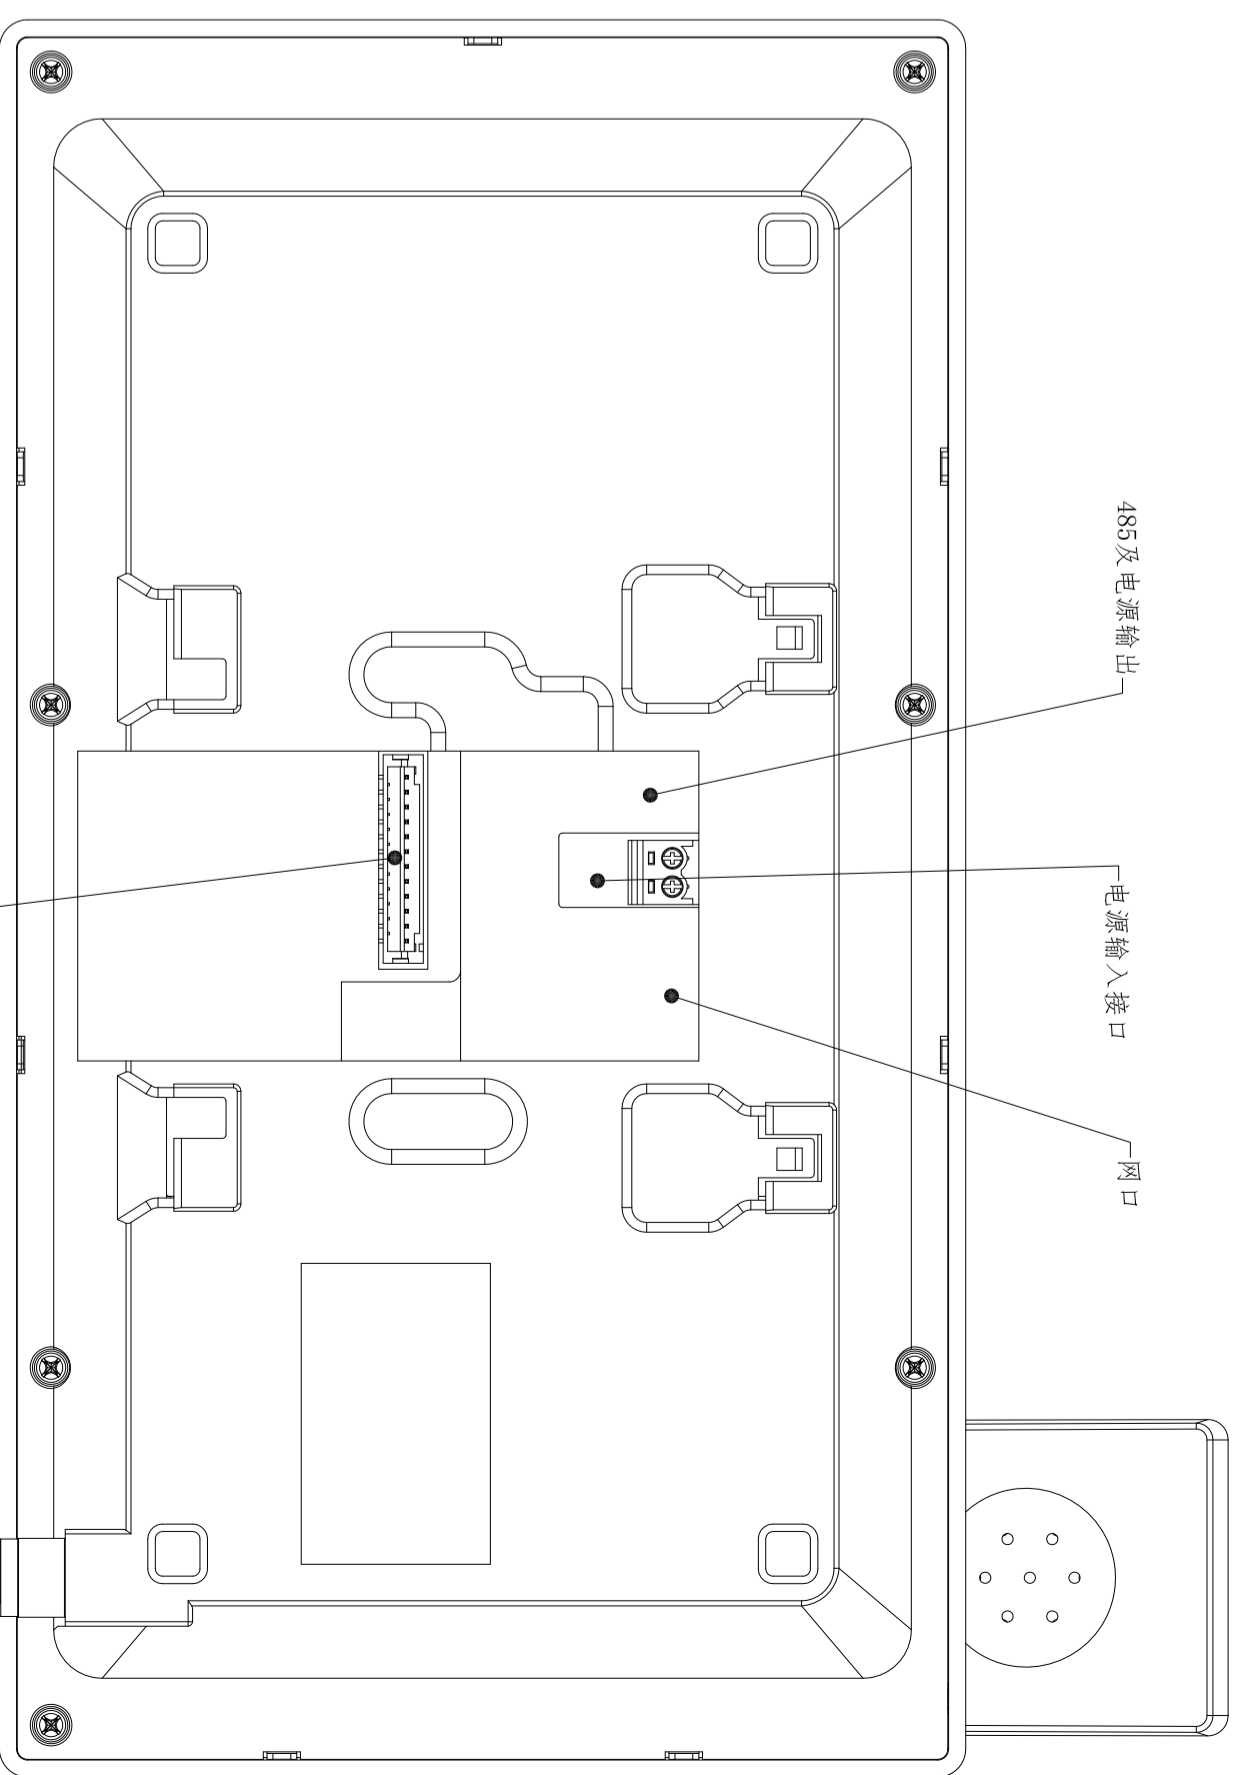

REVOLUTIONS			DATE	CHANGED
REV	ZONE	MARK	DESCRIPTION	

X		Y		Z		TITLE	
.XX	±0.15	ANG	±0.5	DRAW	DATE	UNIT	NO.
.XXX	±0.05					mm	
THESE DIMENSIONS AND SPECIFICATIONS ARE THE PROPERTY OF TELECAMERA.RU TECHNOLOGY CO. ANY REUSE OR MODIFICATION OF THESE DIMENSIONS WITHOUT THE PRIOR WRITTEN PERMISSION OF TELECAMERA.RU TECHNOLOGY CO. IS STRICTLY PROHIBITED.							
APPD:				DATE:	DATE:	DATE:	DATE:
REV:				SCALE:	REV:	MSST(4):	START NO.:
SHEET:				2	OF	2	
听筒室内机							
0-DH3-RD000564-0000							

1 2 3 4 5 6 7 8 9 10

A2