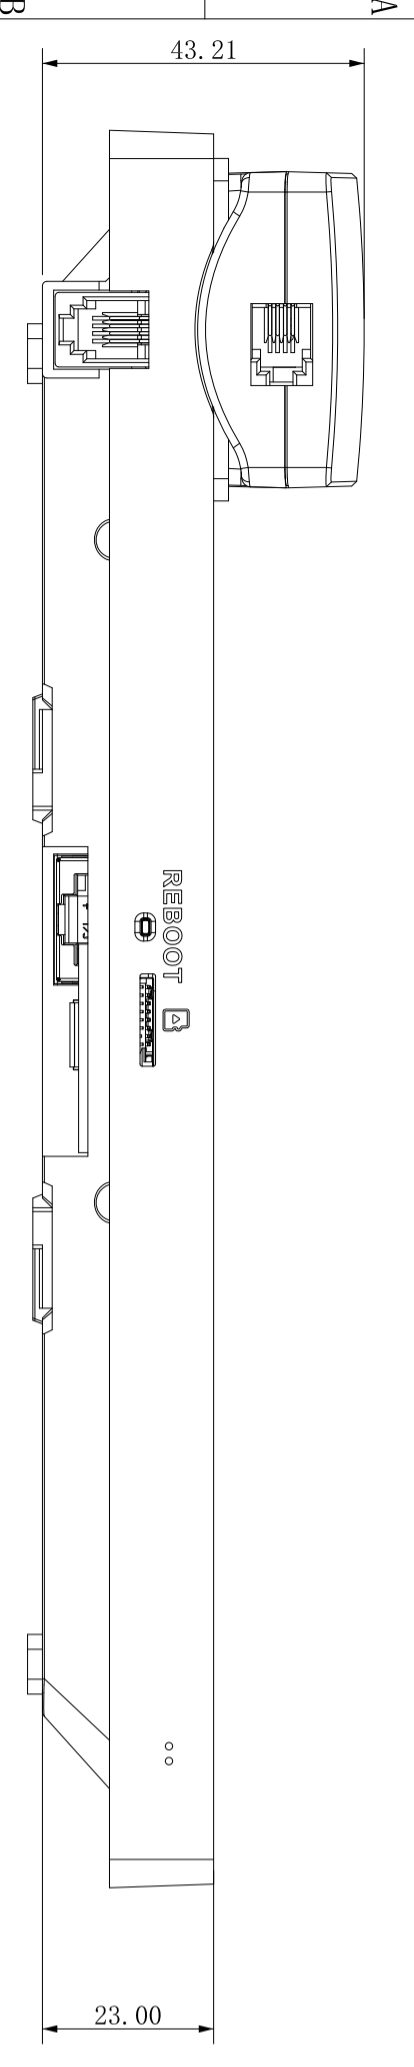

REVOLUTIONS			DATE	CHANGED
REV	ZONE	MARK	DESCRIPTION	

X		Y		Z		TITLE	
.XX	±0.15	ANG	±0.5	DRAW	DATE	UNIT	NO.
.XXX	±0.05					mm	
THESE DIMENSIONS AND SPECIFICATIONS ARE THE PROPERTY OF TELECAMERA.RU TECHNOLOGY CO. ANY REUSE OR MODIFICATION OF THESE DIMENSIONS WITHOUT THE PRIOR WRITTEN PERMISSION OF TELECAMERA.RU TECHNOLOGY CO. IS STRICTLY PROHIBITED.							
APPD:				DATE:	DATE:	DATE:	DATE:
REV:				SCALE:	REV:	MSST(4):	START NO.:
SHEET:				2	OF	2	
听筒室内机							
0-DH3-RD000564-0000							

1 2 3 4 5 6 7 8 9 10

A2