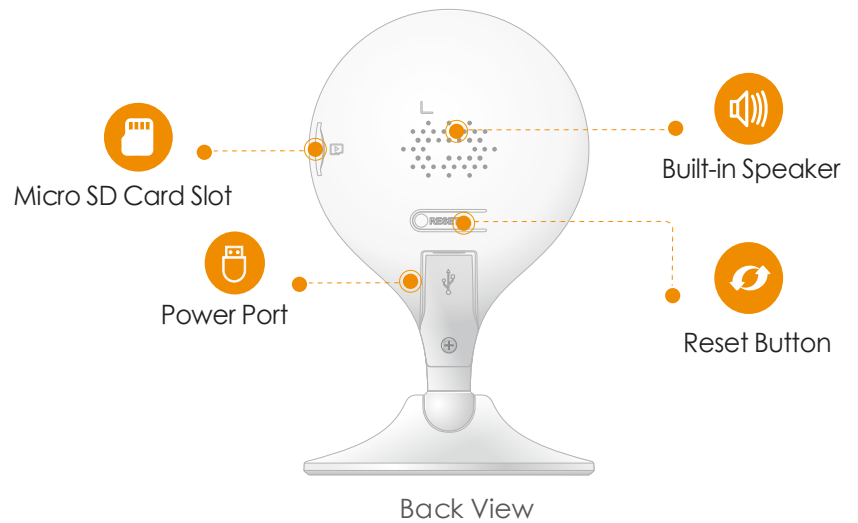

Specifications

Camera

1/2.7" 2 Megapixel Progressive CMOS
2MP (1920 x 1080)
Night Vision: 10m(33ft) Distance
2.8mm Fixed Lens
Field of View : 112° (H), 58° (V), 131° (D)

Video & Audio

Video Compression : H.265/H.264
Up to 25/30fps Frame Rate
16x Digital Zoom
Two-way Audio

Notice Management

Motion Detection
Human Detection
Configurable Region
Abnormal Sound Alarm

Network

Wi-Fi: IEEE802.11b/g/n, 50m Open Field
imou App: iOS, Android
Onvif

Auxiliary Interface

Micro SD Card Slot (up to 256GB)
Built-in Mic & Speaker
Reset Button

General

DC 5V1A Power Supply
Power Consumption: <3.1W
Working Environment: -10° C ~ +45° C, Less Than 95%RH
Dimensions: 66 × 33 × 109mm (2.6 × 1.3 × 4.3 inch)
Weight: 102.7g (0.23lb)
CE, FCC

What's in the box

- 1x Camera
- 1x Quick Start Guide
- 1x Power Adapter
- 1x Power Cable
- 1x Screw Package
- 1x Mounting Plate
- 1x Mounting Foam
- 1x Installation Position Map