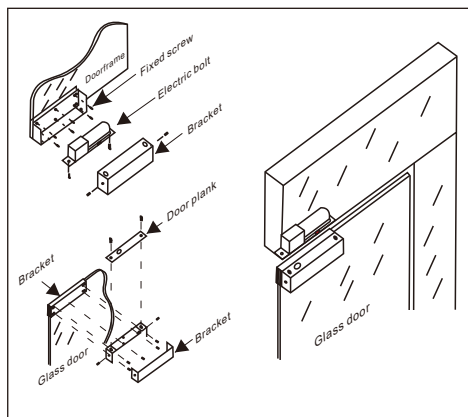

YLI ELECTRONIC

Bracket for Fully Frameless Glass Door

Model:BBK-700

Specification

- Dimension: 205Lx58Wx46H(mm)
- Standard Structure: Stainless steel , Wire Drawing Finished
- Suitable for Door: Fully Frameless Glass Door
- Glass Thickness: 10-15mm
- Opening Mode: 180 Degree Door
- Use with: YB-100/100S/100+/100+LED/300
- Finished for Shell: Stainless steel, Wire Drawing
- Weight: 1.6kg

Dimension

Installation

Bracket Section View

Bracket Installation Diagram