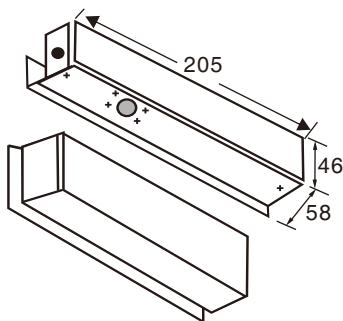

YLI ELECTRONIC

Bracket for Fully Frameless Glass Door

Model:BBK-700

Specification

- Dimension: 205Lx58Wx46H(mm)
- Standard Structure: Stainless steel , Wire Drawing Finished
- Suitable for Door: Fully Frameless Glass Door
- Glass Thickness: 10-15mm
- Opening Mode: 180 Degree Door
- Use with: YB-100/100S/100+/100+LED/300
- Finished for Shell: Stainless steel, Wire Drawing
- Weight: 1.6kg

Dimension

Installation

Bracket Section View

Bracket Installation Diagram