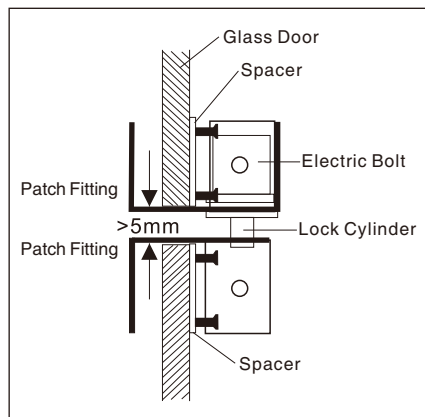

YLI ELECTRONIC

Bracket for Fully Frameless Glass Door

Model:BBK-700

Specification

- Dimension: 205Lx58Wx46H(mm)
- Standard Structure: Stainless steel , Wire Drawing Finished
- Suitable for Door: Fully Frameless Glass Door
- Glass Thickness: 10-15mm
- Opening Mode: 180 Degree Door
- Use with: YB-100/100S/100+/100+LED/300
- Finished for Shell: Stainless steel, Wire Drawing
- Weight: 1.6kg

Dimension

Installation

Bracket Section View

Bracket Installation Diagram