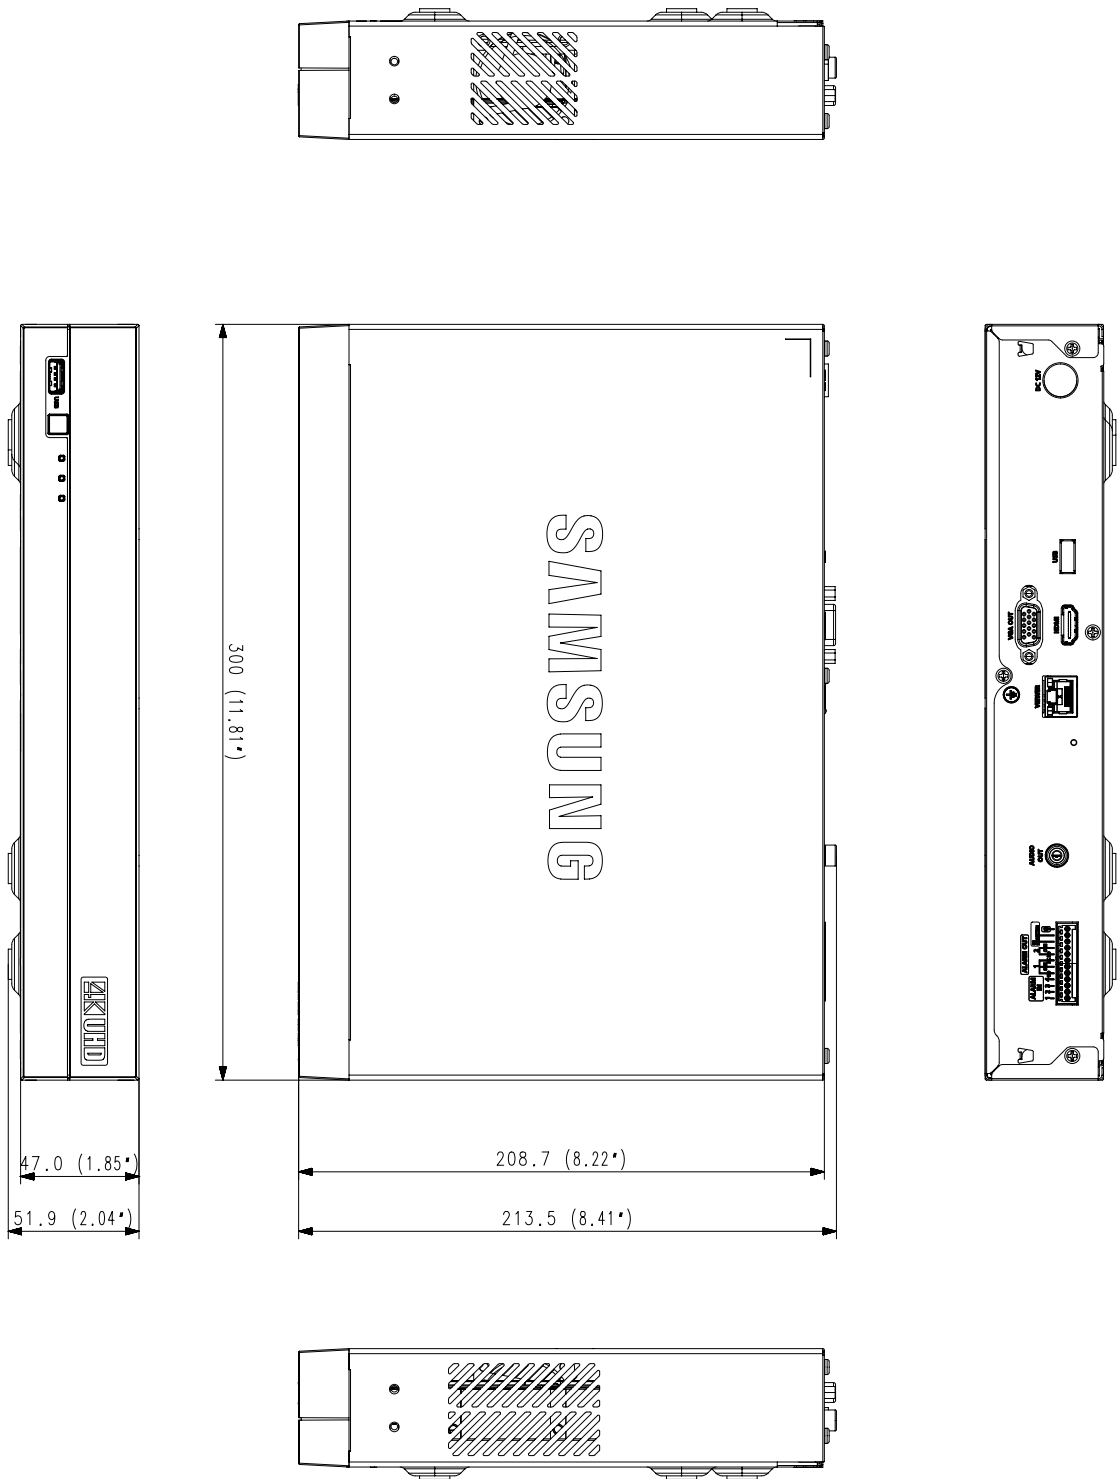

## Interface

HDMI	1EA
VGA	1EA
Audio	Out(1EA, RCA, Line)
Ethernet	RJ-45(10/100/1000BASE-T) x 1
USB	2EA(Front 1, Rear 1)

## Mechanical

Color / Material	Black / Metal
Dimension (WxHxD)	W300.0 x H47.1 x D208.4 mm (11.8" x 1.85" x 8.2") (1U)
Weight	1.655Kg (3.45lb), 2HDD

- The latest product information / specification can be found at [hanwha-security.com](http://hanwha-security.com)
- Design and specifications are subject to change without notice.
- Wisenet is the proprietary brand of Hanwha Techwin, formerly known as Samsung Techwin.