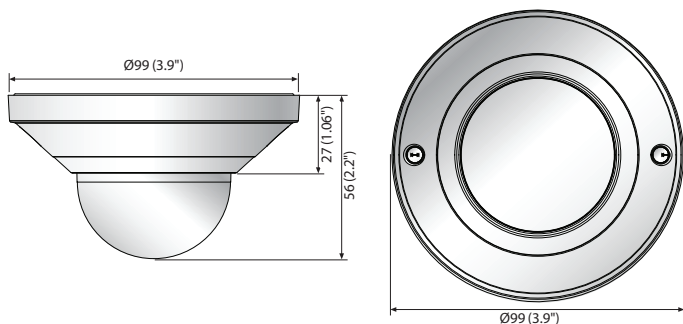

## 5MP Network Dome Camera

### Key Features

- Max. 5Megapixel (2592 x 1944) resolution
- 2.8mm/4mm fixed lens
- 0.15Lux (Color), WDR (120dB)
- Max. 30fps@5MP (H.265 / H.264)
- H.265, H.264, MJPEG codec support, Multiple streaming
- Tampering, Motion detection, Defocus detection
- Micro SD / SDHC / SDXC memory slot (Max. 128GB)
- Hallway view, WiseStream II support
- LDC, PoE

### Dimensions

Unit: mm (inch)