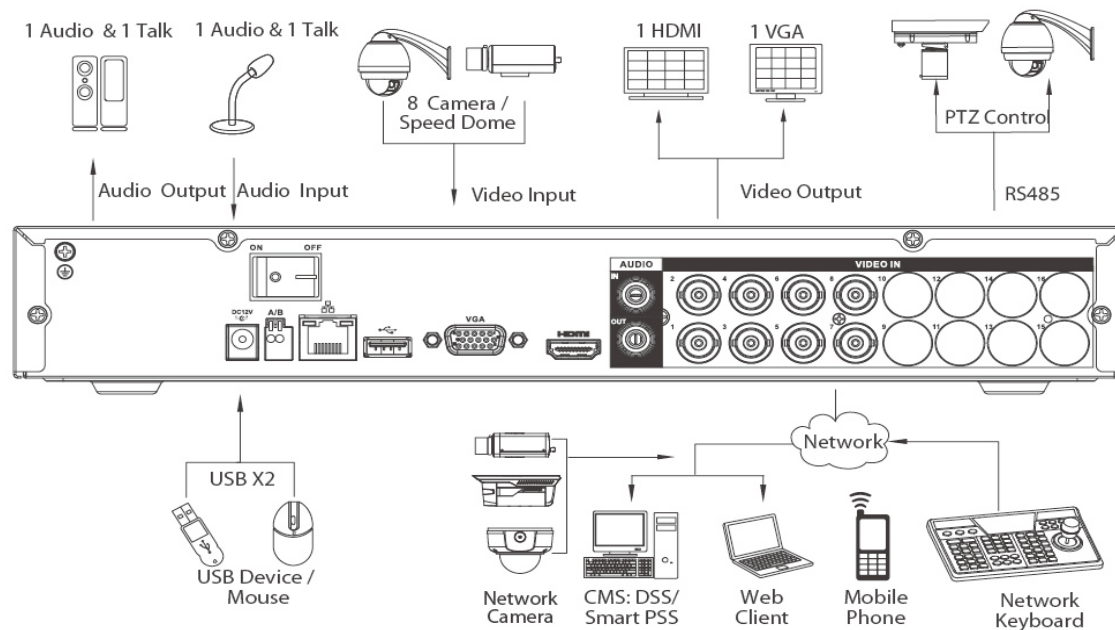

DH-HCVR7104/7108H-S2

Network Functions	HTTP, IPv4/IPv6, TCP/IP, UPNP, RTSP, UDP, SMTP, NTP, DHCP, DNS, PPPOE, DDNS, FTP, IP Filter, SNMP, P2P	
Max. User Access	128 users	
Smart Phone	iPhone, iPad, Android, Windows Phone	
Storage		
Internal HDD	1 SATA port, up to 4TB	
Auxiliary Interface		
USB Interface	2 ports(1 Rear), USB2.0	
RS485	1 port, For PTZ Control	
General		
Power Supply	DC12V/2A	DC12V/3A
Power Consumption	10W(without HDD)	
Working Environment	-10°C ~ +55°C / 10%~90%RH / 86~106kpa	
Dimension(W×D×H)	Mini 1U, 325mm×255mm×55mm	
Weight	1.5KG(without HDD)	

System Connection

*Takes HCVR7108H-S2 as an example

Dahua Technology Co., Ltd.

1199' BinAn Road, Binjiang District, Hangzhou, China

Tel: +86-571-87688883

Fax: +86-571-87688815

Email: overseas@dahuatech.com

www.dahuatech.com

*Design and specifications are subject to change without notice.

© 2015 Dahua Technology Co., Ltd.