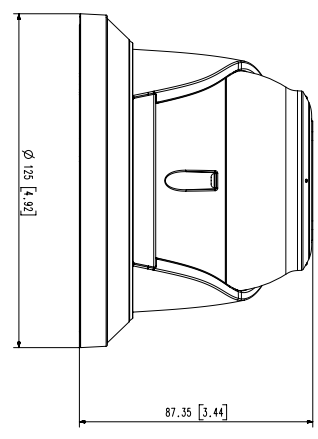

NO	PART NAME	CODE NO.	MATERIAL	QTY	REMARK
1	ASSY-TOTAL QNE-8011R-Y1	092021		1	

[REAR VIEW]

[LEFT VIEW]

[TOP VIEW]

[RIGHT VIEW]

[BOTTOM VIEW]

[FRONT VIEW]

• Dimension Unit : mm [inch]