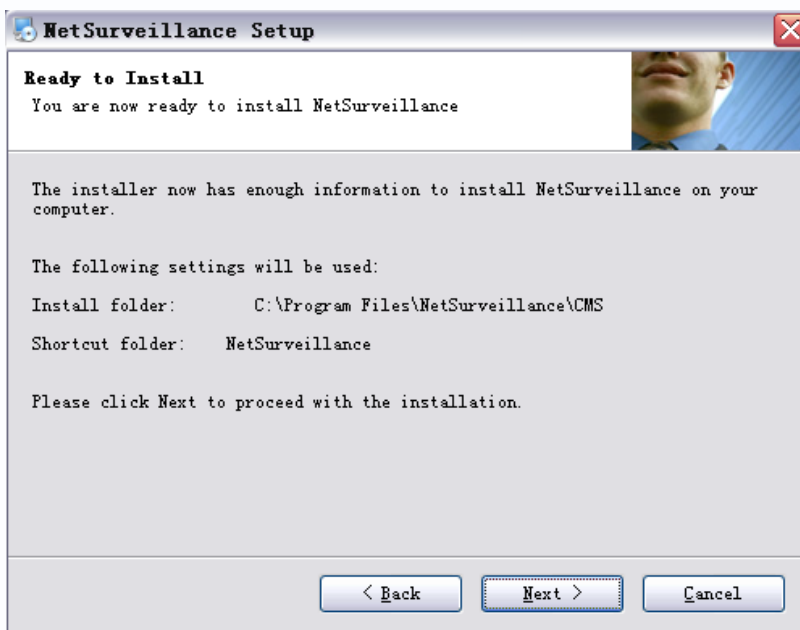

d. Подтвердите директорию установки и нажмите "Next"