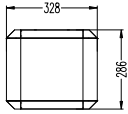

Boom material	Aluminum alloy
Working temperature range	-20°C ~ +60°C
Working humidity range	≤90%
Housing dimensions	328 (D)*286 (W)*934 (H) mm
Packing dimensions	460 (D)*420 (W)*1150 (H) mm
Net weight	60 kg
Gross weight	70 kg

PB4130 series

- 3m 90° folding boom
- 3s opening & closing speed
- Suitable for underground car park

Dimensions (mm)

L: Cabinet on left side

R: Cabinet on right side

Applications

System Product

LPRS1000