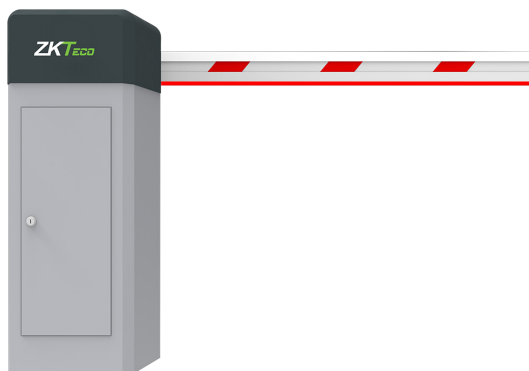

Specifications

Model	PB4000	PB4130	PB4030-LED
Boom type	Telescopic boom	90° folding boom	Straight boom with LED light
Boom length	3m / 6m	3m	4m
Opening /closing time	3s / 6s	3s	3s
Supply voltage	110V AC or 220V AC		
Power consumption	120W		
Frequency	50 - 60Hz		
Cabinet material	Powder coated steel		

Product Details

PB4000 series

- 4m / 6m telescopic boom
- 3s / 6s opening & closing speed
- Length of boom is easy to adjust, suitable for different lane width

PB4030-LED series

- 4m straight boom with led light
- 3s opening & closing speed