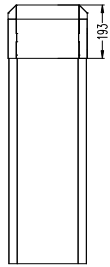

Dimensions (mm)

L: Cabinet on left side