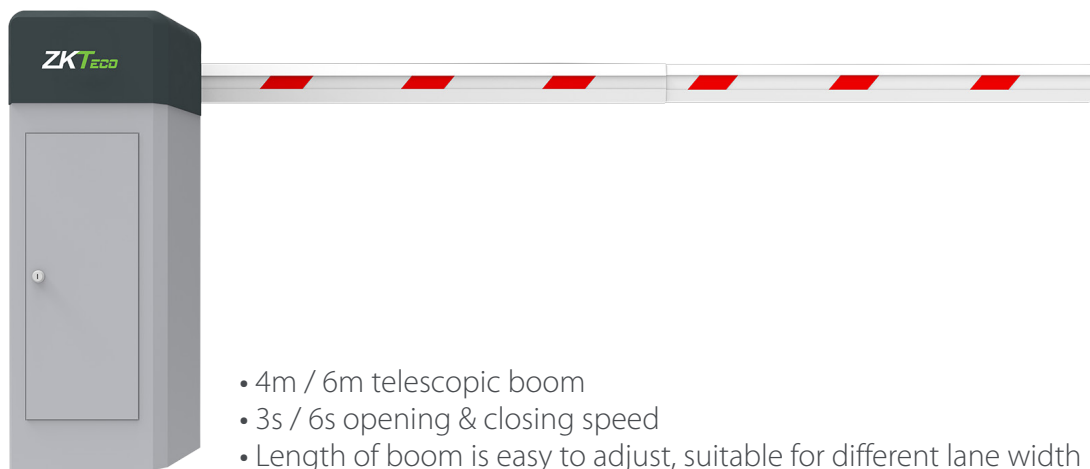

Boom material	Aluminum alloy
Working temperature range	-20°C ~ +60°C
Working humidity range	≤90%
Housing dimensions	328 (D)*286 (W)*934 (H) mm
Packing dimensions	460 (D)*420 (W)*1150 (H) mm
Net weight	60 kg
Gross weight	70 kg

Product Details

PB4000 series

- 4m / 6m telescopic boom
- 3s / 6s opening & closing speed
- Length of boom is easy to adjust, suitable for different lane width

PB4030-LED series

- 4m straight boom with led light
- 3s opening & closing speed