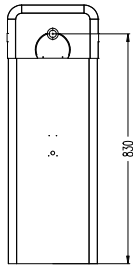

Specifications

Model	PB4000	PB4130	PB4030-LED
Boom type	Telescopic boom	90° folding boom	Straight boom with LED light
Boom length	3m / 6m	3m	4m
Opening /closing time	3s / 6s	3s	3s
Supply voltage	110V AC or 220V AC		
Power consumption	120W		
Frequency	50 - 60Hz		
Cabinet material	Powder coated steel		

Boom material	Aluminum alloy
Working temperature range	-20°C ~ +60°C
Working humidity range	≤90%
Housing dimensions	328 (D)*286 (W)*934 (H) mm
Packing dimensions	460 (D)*420 (W)*1150 (H) mm
Net weight	60 kg
Gross weight	70 kg

Product Details

PB4000 series

- 4m / 6m telescopic boom
- 3s / 6s opening & closing speed
- Length of boom is easy to adjust, suitable for different lane width

PB4030-LED series

- 4m straight boom with led light
- 3s opening & closing speed

PB4130 series

- 3m 90° folding boom
- 3s opening & closing speed
- Suitable for underground car park

Dimensions (mm)

L: Cabinet on left side

R: Cabinet on right side

Applications

System Product

LPRS1000