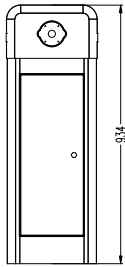

Specifications

Model	PB4000	PB4130	PB4030-LED
Boom type	Telescopic boom	90° folding boom	Straight boom with LED light
Boom length	3m / 6m	3m	4m
Opening /closing time	3s / 6s	3s	3s
Supply voltage	110V AC or 220V AC		
Power consumption	120W		
Frequency	50 - 60Hz		
Cabinet material	Powder coated steel		

Boom material	Aluminum alloy
Working temperature range	-20°C ~ +60°C
Working humidity range	≤90%
Housing dimensions	328 (D)*286 (W)*934 (H) mm
Packing dimensions	460 (D)*420 (W)*1150 (H) mm
Net weight	60 kg
Gross weight	70 kg

PB4130 series

- 3m 90° folding boom
- 3s opening & closing speed
- Suitable for underground car park

Dimensions (mm)

L: Cabinet on left side

R: Cabinet on right side

Applications

System Product

LPRS1000