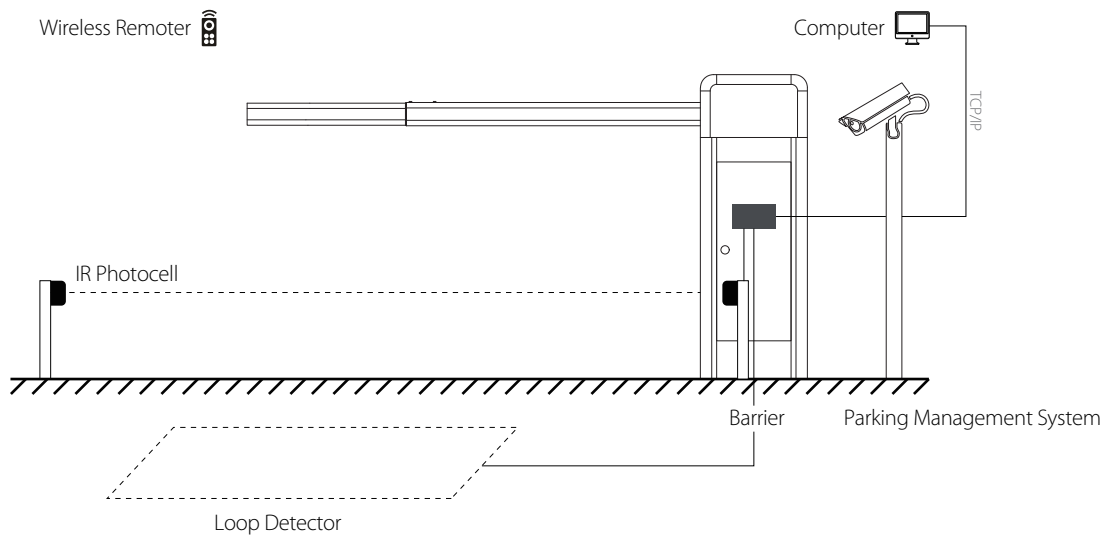

PB4130 series

- 3m 90° folding boom
- 3s opening & closing speed
- Suitable for underground car park

Dimensions (mm)

L: Cabinet on left side

R: Cabinet on right side

Applications

System Product

LPRS1000