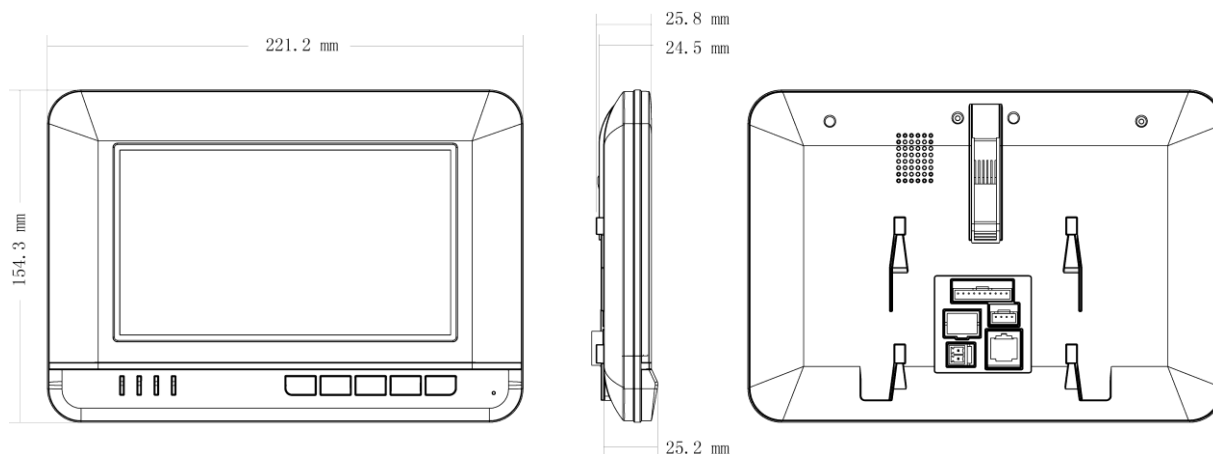

DH-VTH1520A

Operating modes	input	Mechanical keys(emergency, protection, video talk, monitoring,unlock), Touch screen technology	
Alarm	Alarm input	Support 8 channels input	
Network	Ethernet	10 M / 100 Mbps adaptive	
	network protocol	TCP/IP	
General	Power	DC 10~15V or supply directly by Special switching power	
	Power Consumption	Standby ≤1.5W, work≤7W	
	work environment	Temperature:	-10°C~+60°C
		Humidity:	10~90%RH
	Dimensions	221.2mm×154.3mm×25.8mm (L*W*T) ;	
Weight	0.8Kg;		

Dimensions

Dahua Technology Co., Ltd.

1187BinAn Road, Binjiang District, Hangzhou, China

Tel: +86-571-87688883

Fax: +86-571-87688815

Email:overseas@dahuatech.com

www.dahuatech.com

*Design and specifications are subject to change without notice.