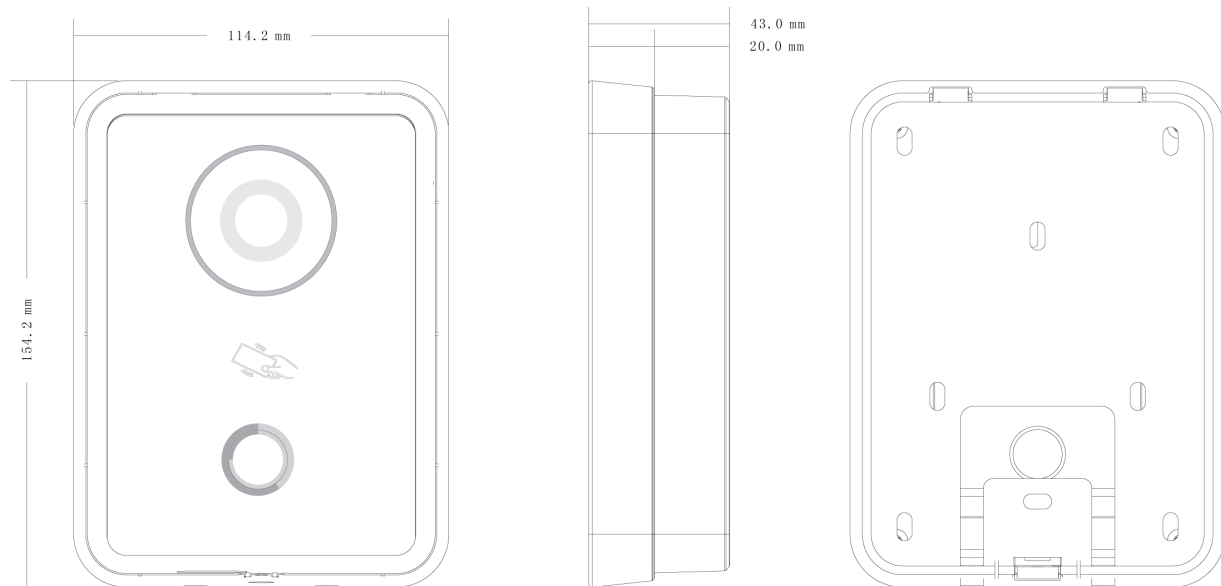

DH-VTO6210B

	Audio Output	Built-in speaker
	Bidirectional Talk	Support dual-way bidirectional talk
Operation Mode	Input	Digital keyboard
	Card	Built-in IC card induction reader
Alarm and Access Control	Vandal proof	Support
	Access control	Support
Network	Ethernet	10M/100Mbps Self-adaptive
	Network Protocol	TCP/IP,SNMP,MDI/MDI-X Self-adaptive
Storage	Memory	128MB
Others	Power	DC 10~15V
	Power Consumption	Standby ≤1W, work ≤5W
	Working Environments	-10°C – +55°C
	Water Proof	IP65
	Dimensions	154.2mm*114.2mm*43.0mm (L*W*T) ;
	Weight	0.6Kg;

Dimensions