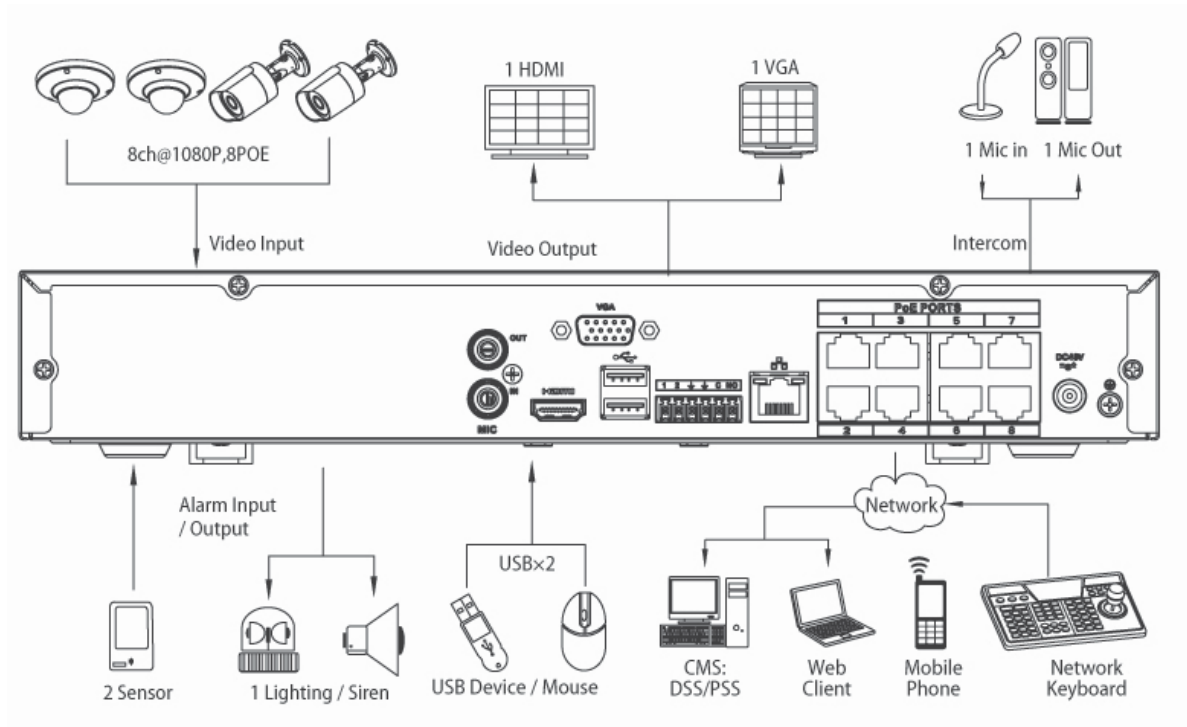

DH-NVR4108/4116H-8P

Auxiliary Interface	
USB	2 ports, USB2.0
General	
Power Supply	Single, DC48V/2A
Power Consumption	NVR: 10W(without HDD) PoE: Max.25.5W (for one port)
Working Environment	-10°C~+55°C / 10%~90%RH / 86~106kpa
Dimension (W×D×H)	Mini 1U, 325mm×255mm×55mm
Weight	1.25KG (without HDD)

System Connection

*Takes NVR4116H-8P as an example

Dahua Technology Co., Ltd.

1199'BinAn Road, Binjiang District, Hangzhou, China

Tel: +86-571-87688883

Fax: +86-571-87688815

Email: overseas@dahuatech.com

www.dahuatech.com

*Design and specifications are subject to change without notice.

© 2014 Dahua Technology Co., Ltd.