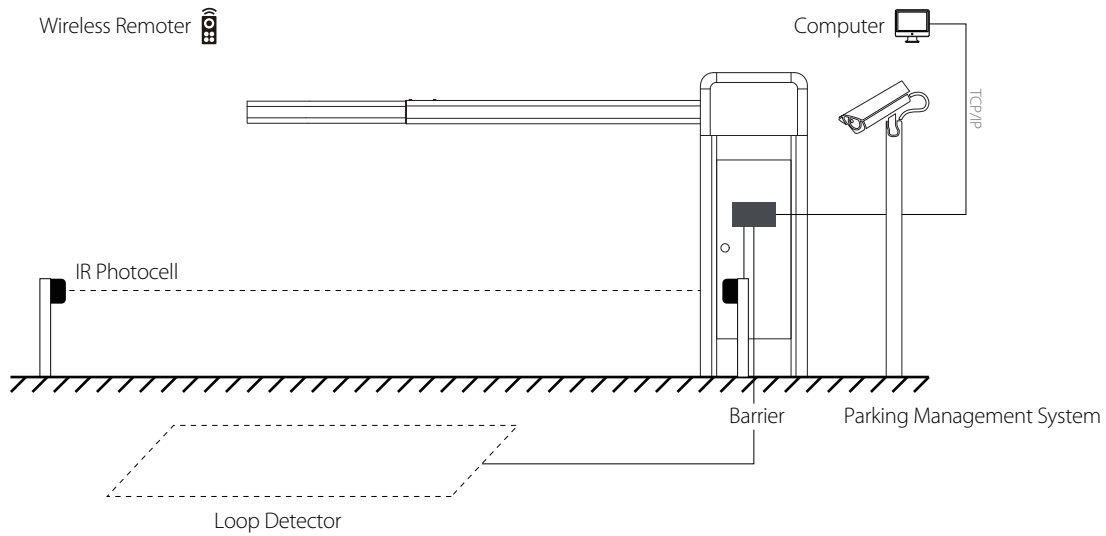

PB4130 series

- 3m 90° folding boom
- 3s opening & closing speed
- Suitable for underground car park

Dimensions (mm)

L: Cabinet on left side

R: Cabinet on right side

Applications

System Product

LPRS1000