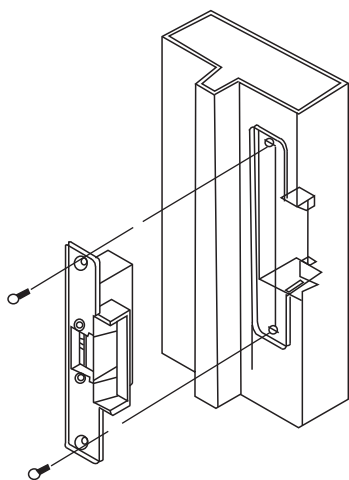

Suitable for

Metal Door Frame