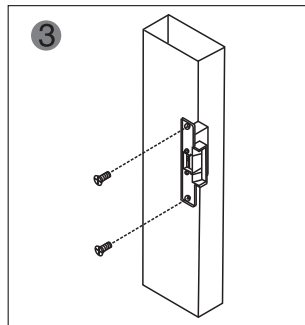

YLI ELECTRONIC

Long-type Electric Strike

Model: YS-132NO/NC

Specification

| | |
|---------------------|---|
| Size | 250Lx25Wx31H(mm) |
| Voltage | 12VDC |
| Current | 200mA |
| Feature | Fail secure(YS-132NO) Fail safe(YS-132NC) |
| Suitable for | Wooden door; Metal door |
| Finishing | Stainless steel |
| Weight | 0.4kg |

Diagram(unit:mm)

Options of Mechanical Lock

Mechanical Lock

Knob lock

Installation

1 Cut hole according to the dimension of strike.

2 Assemble the lock and connect it to the power to test

3 Fix the electric strike