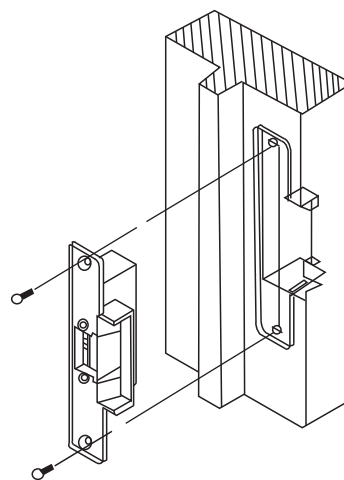

YLI ELECTRONIC

Long-type Electric Strike

Model: YS-132NO/NC

Specification

| | |
|---------------------|---|
| Size | 250Lx25Wx31H(mm) |
| Voltage | 12VDC |
| Current | 200mA |
| Feature | Fail secure(YS-132NO) Fail safe(YS-132NC) |
| Suitable for | Wooden door; Metal door |
| Finishing | Stainless steel |
| Weight | 0.4kg |

Diagram(unit:mm)

Options of Mechanical Lock

Mechanical Lock

Knob lock

Installation

1 Cut hole according to the dimension of strike.

2 Assemble the lock and connect it to the power to test

3 Fix the electric strike

4 Finished

Suitable for

Metal Door Frame

Wooden Door Frame

Wire connection