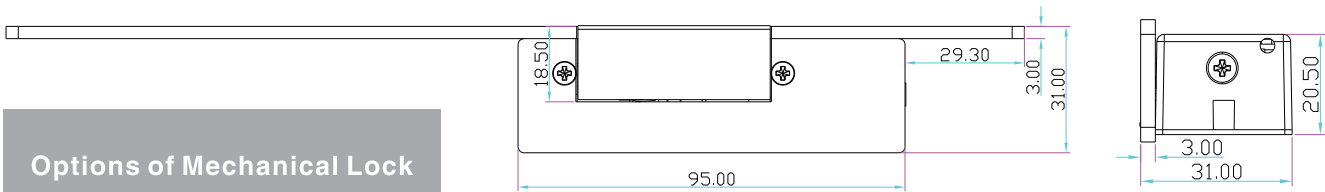

YLI ELECTRONIC

Long-type Electric Strike

Model: YS-132NO/NC

Specification

Size	250Lx25Wx31H(mm)
Voltage	12VDC
Current	200mA
Feature	Fail secure(YS-132NO) Fail safe(YS-132NC)
Suitable for	Wooden door; Metal door
Finishing	Stainless steel
Weight	0.4kg

Diagram(unit:mm)

Options of Mechanical Lock