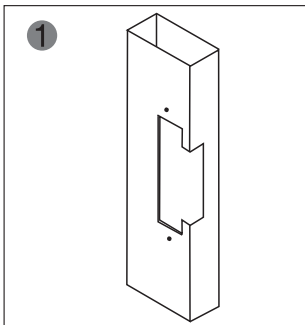

YLI ELECTRONIC

Long-type Electric Strike

Model: YS-132NO/NC

Specification

| | |
|---------------------|---|
| Size | 250Lx25Wx31H(mm) |
| Voltage | 12VDC |
| Current | 200mA |
| Feature | Fail secure(YS-132NO) Fail safe(YS-132NC) |
| Suitable for | Wooden door; Metal door |
| Finishing | Stainless steel |
| Weight | 0.4kg |

Diagram(unit:mm)

Options of Mechanical Lock

Mechanical Lock

Knob lock

Installation

1 Cut hole according to the dimension of strike.

2 Assemble the lock and connect it to the power to test

3 Fix the electric strike