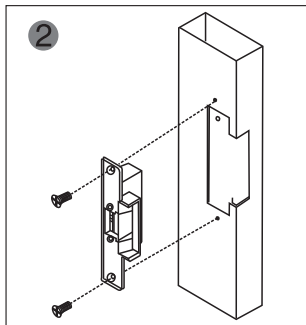

YLI ELECTRONIC

Long-type Electric Strike

Model: YS-132NO/NC

Specification

| | |
|---------------------|---|
| Size | 250Lx25Wx31H(mm) |
| Voltage | 12VDC |
| Current | 200mA |
| Feature | Fail secure(YS-132NO) Fail safe(YS-132NC) |
| Suitable for | Wooden door; Metal door |
| Finishing | Stainless steel |
| Weight | 0.4kg |

Diagram(unit:mm)

Options of Mechanical Lock

Mechanical Lock

Knob lock

Installation

1 Cut hole according to the dimension of strike.

2 Assemble the lock and connect it to the power to test

3 Fix the electric strike