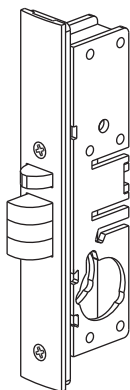

YLI ELECTRONIC

Long-type Electric Strike

Model: YS-132NO/NC

Specification

| | |
|---------------------|---|
| Size | 250Lx25Wx31H(mm) |
| Voltage | 12VDC |
| Current | 200mA |
| Feature | Fail secure(YS-132NO) Fail safe(YS-132NC) |
| Suitable for | Wooden door; Metal door |
| Finishing | Stainless steel |
| Weight | 0.4kg |

Diagram(unit:mm)

Options of Mechanical Lock

Mechanical Lock

Knob lock

Installation

1 Cut hole according to the dimension of strike.

2 Assemble the lock and connect it to the power to test

3 Fix the electric strike

4 Finished

Suitable for

Metal Door Frame

Wooden Door Frame

Wire connection