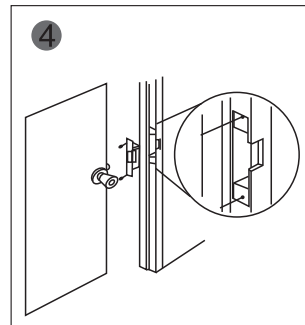

YLI ELECTRONIC

Long-type Electric Strike

Model: YS-132NO/NC

Specification

| | |
|---------------------|---|
| Size | 250Lx25Wx31H(mm) |
| Voltage | 12VDC |
| Current | 200mA |
| Feature | Fail secure(YS-132NO) Fail safe(YS-132NC) |
| Suitable for | Wooden door; Metal door |
| Finishing | Stainless steel |
| Weight | 0.4kg |

Diagram(unit:mm)

Options of Mechanical Lock

Mechanical Lock

Knob lock

Installation

1 Cut hole according to the dimension of strike.

2 Assemble the lock and connect it to the power to test

3 Fix the electric strike