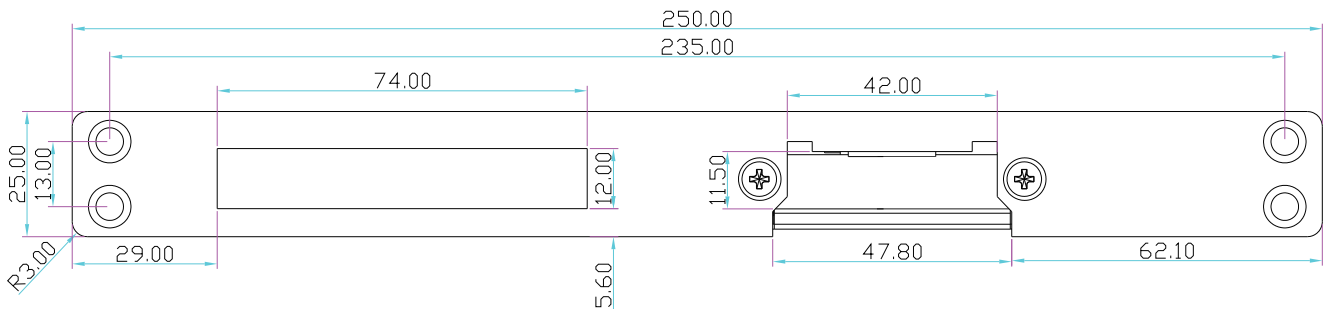

YLI ELECTRONIC

Long-type Electric Strike

Model: YS-132NO/NC

Specification

| | |
|---------------------|---|
| Size | 250Lx25Wx31H(mm) |
| Voltage | 12VDC |
| Current | 200mA |
| Feature | Fail secure(YS-132NO) Fail safe(YS-132NC) |
| Suitable for | Wooden door; Metal door |
| Finishing | Stainless steel |
| Weight | 0.4kg |

Diagram(unit:mm)

Options of Mechanical Lock

Mechanical Lock

Knob lock

Installation

1 Cut hole according to the dimension of strike.

2 Assemble the lock and connect it to the power to test

3 Fix the electric strike