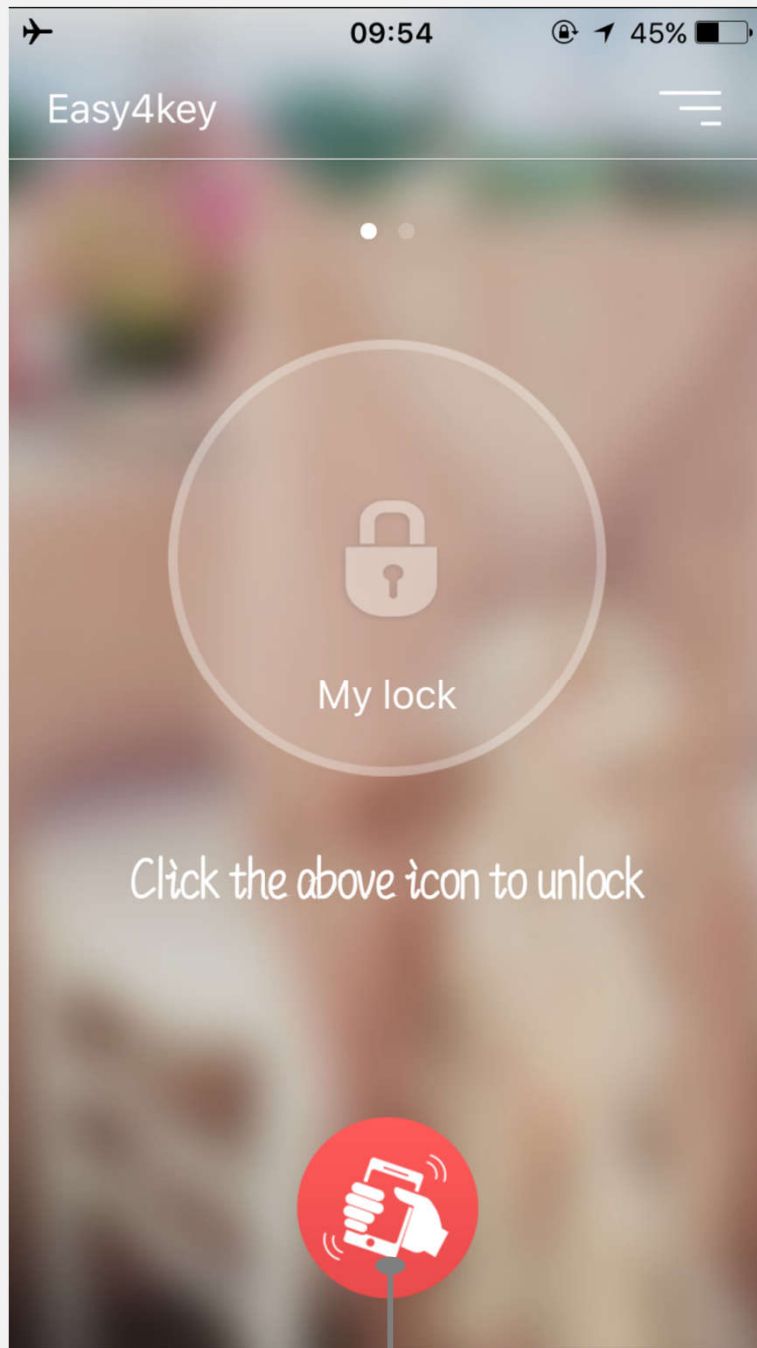

Easy4key

Easy4key can implement Bluetooth unlock , it is a eKey of your smart lock.
You can use it to access or share a access code to your friends.

Easy to connect to your locks.

You can share a temporary passcode to your guest.

Your key is below

Shake to unlock

Try to search.