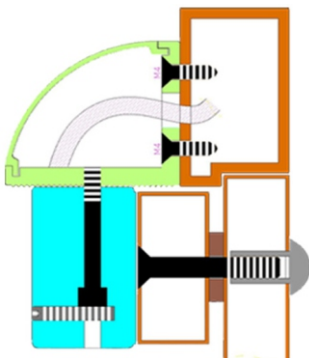

YLI ELECTRONIC

LC Bracket for EM Lock

Specification

Model	Size(unit:mm)	Suitable For	Used With	Weight
MBK-180LC	170Lx39Wx39H	Narrow door	YM-180, YM-180D	0.22kg
MBK-280LC	250Lx48Wx42H	Narrow door	YM-280, YM-280(LED), YM-280T(LED) YM-280D, YM-280D(LED), YM-280TD(LED)	0.42kg
MBK-350LC	285Lx48Wx42H	Narrow door	YM-350, YM-350(LED), YM-350T(LED) YM-350BZ, YM-350D, YM-350D(LED) YM-350TD(LED), YM-350DBZ	0.49kg
MBK-350LC-W	228Lx48Wx42H	Narrow door	YM-350W, YM-350W-S	0.42kg

Installation

The power cable can be concealed inside the new type LC bracket, it is elegant and the cable can be protected

The power cable is exposed outside when installing the old type L bracket, it is not elegant and easy to be destroyed.