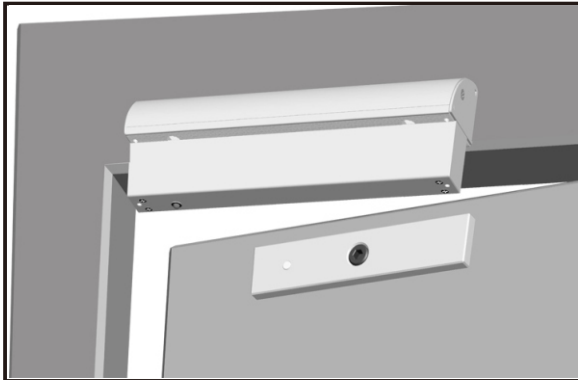

YLI ELECTRONIC

LC Bracket for EM Lock

Specification

Model	Size(unit:mm)	Suitable For	Used With	Weight
MBK-180LC	170Lx39Wx39H	Narrow door	YM-180, YM-180D	0.22kg
MBK-280LC	250Lx48Wx42H	Narrow door	YM-280, YM-280(LED), YM-280T(LED) YM-280D, YM-280D(LED), YM-280TD(LED)	0.42kg
MBK-350LC	285Lx48Wx42H	Narrow door	YM-350, YM-350(LED), YM-350T(LED) YM-350BZ, YM-350D, YM-350D(LED) YM-350TD(LED), YM-350DBZ	0.49kg
MBK-350LC-W	228Lx48Wx42H	Narrow door	YM-350W, YM-350W-S	0.42kg

Installation

The power cable can be concealed inside the new type LC bracket, it is elegant and the cable can be protected

The power cable is exposed outside when installing the old type L bracket, it is not elegant and easy to be destroyed.