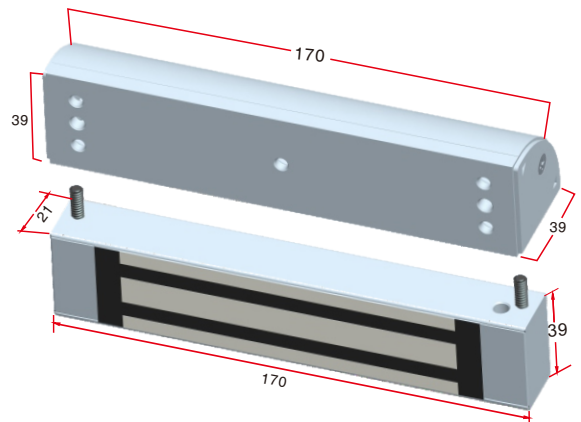

YLI ELECTRONIC

LC Bracket for EM Lock

Specification

Model	Size(unit:mm)	Suitable For	Used With	Weight
MBK-180LC	170Lx39Wx39H	Narrow door	YM-180, YM-180D	0.22kg
MBK-280LC	250Lx48Wx42H	Narrow door	YM-280, YM-280(LED), YM-280T(LED) YM-280D, YM-280D(LED), YM-280TD(LED)	0.42kg
MBK-350LC	285Lx48Wx42H	Narrow door	YM-350, YM-350(LED), YM-350T(LED) YM-350BZ, YM-350D, YM-350D(LED) YM-350TD(LED), YM-350DBZ	0.49kg
MBK-350LC-W	228Lx48Wx42H	Narrow door	YM-350W, YM-350W-S	0.42kg

Installation

The power cable can be concealed inside the new type LC bracket, it is elegant and the cable can be protected

The power cable is exposed outside when installing the old type L bracket, it is not elegant and easy to be destroyed.