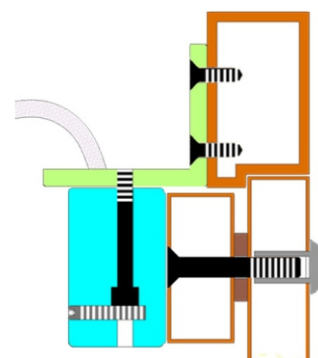

YLI ELECTRONIC

LC Bracket for EM Lock

Specification

Model	Size(unit:mm)	Suitable For	Used With	Weight
MBK-180LC	170Lx39Wx39H	Narrow door	YM-180, YM-180D	0.22kg
MBK-280LC	250Lx48Wx42H	Narrow door	YM-280, YM-280(LED), YM-280T(LED) YM-280D, YM-280D(LED), YM-280TD(LED)	0.42kg
MBK-350LC	285Lx48Wx42H	Narrow door	YM-350, YM-350(LED), YM-350T(LED) YM-350BZ, YM-350D, YM-350D(LED) YM-350TD(LED), YM-350DBZ	0.49kg
MBK-350LC-W	228Lx48Wx42H	Narrow door	YM-350W, YM-350W-S	0.42kg

Installation

The power cable can be concealed inside the new type LC bracket, it is elegant and the cable can be protected

The power cable is exposed outside when installing the old type L bracket, it is not elegant and easy to be destroyed.