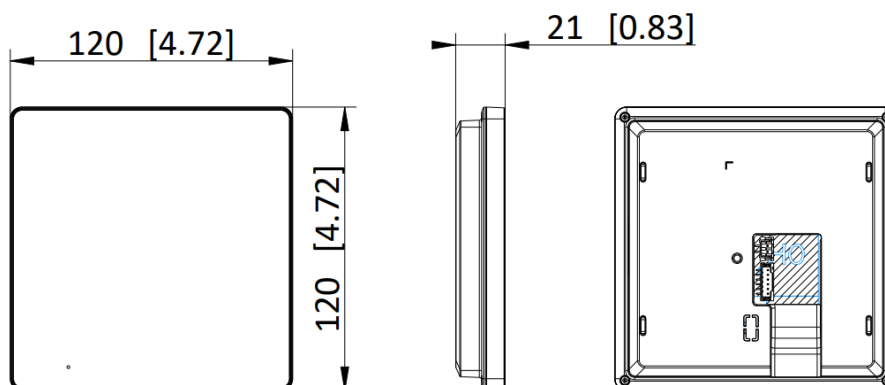

▪ Specification

System parameters	
Operating system	Linux
ROM	16 MB
RAM	128 MB
CPU	Embedded processor
Display parameters	
Screen size	4.3-inch
Operation method	Capacitive touch screen with 9 touch buttons
Type	Colorful TFT
Resolution	480 × 272
Video parameters	
Lens	/
Resolution	/
FOV	/
WDR	/
Video compression standard	/
Focal length	/
Audio parameters	
Audio compression standard	G.711 U, G.711 A
Audio input	Built-in omnidirectional microphone
Audio output	Built-in loudspeaker
Audio compression bitrate	64 Kbps
Audio quality	Noise suppression and echo cancellation
Volume adjustment	Adjustable
Capacity	
Event capacity	200
Notice capacity	200
Linked indoor extensions capacity	16
Network parameters	
Communication protocol	TCP/IP, SIP, RTSP
Wi-Fi standard	Wi-Fi 802.11 b/g/n, 2.4 GHz
Bluetooth version	/
3G/4G standard	/
Zigbee	/
Device interfaces	
Alarm input	/
Network interface	1 RJ-45 100 Mbps
TAMPER	/
RS-485	/
USB	/
TF card	/
Alarm output	/

General	
Button	9 touch buttons
Installation	Wall mounting, table mounting
Indicator	/
Weight	With package: 336.6 g (0.7 lbs) Without package: 197.8 g (0.4 lbs)
Protective level	/
Working temperature	-10 °C to 50 °C (14 °F to 122 °F)
Working humidity	10% to 90%
Dimensions	120 mm × 120 mm × 21 mm (4.7" × 4.7" × 0.83")
Application environment	Indoor
Power consumption	≤ 4 W
Language	English, French, Portuguese, Portuguese (Brazil), Spanish, Russian, German, Italian, Polish, Turkish, Vietnamese, Arabic, Czech, Hungarian, Dutch, Romanian, Bulgarian, Ukrainian, Croatian, Serbian, Greek, Lithuanian, Estonian, Latvian, Norwegian Danish, Slovenian, Slovak, Swedish, Finnish, Traditional Chinese, Mongolian, Hebrew, Kazakh, Uzbek
Power supply	IEEE802.3af, Standard PoE, 12 VDC

▪ Available Model

DS-KH6110-WE1

▪ Dimension

Unit:mm [inch]

SCALE | 1:1

- **Accessory**

- **Optional**

DS-KABH6350-T
Table bracket